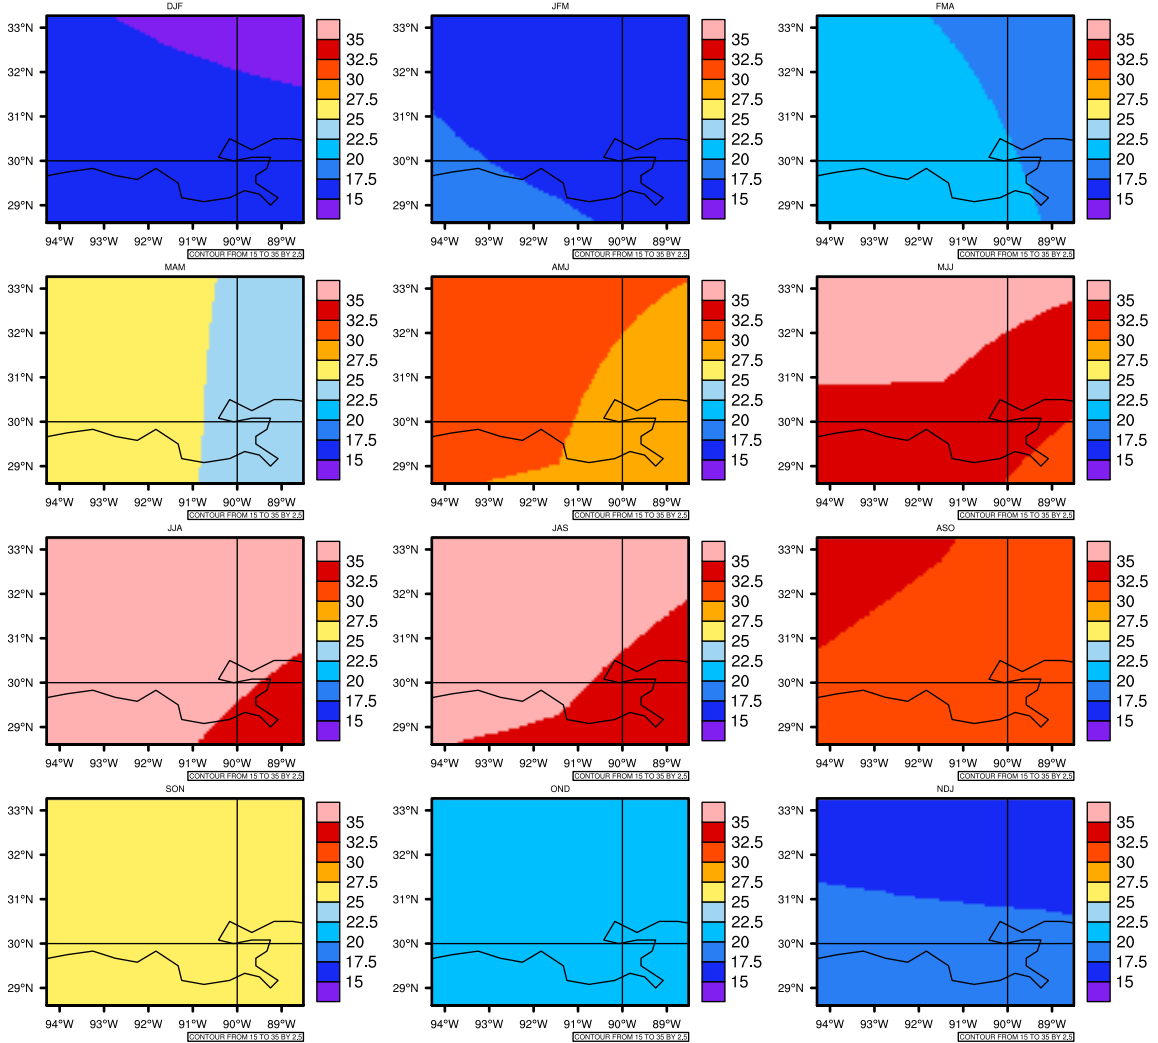

## Seasonally Daily Averagetasmx(c) In 2070-2079 GFDL-ESM2M RCP85 - Louisiana

AgrMetSoft (2020). Climate Maps. Available on:  
<https://agrimetsoft.com/maps>

Order a new map on <https://agrimetsoft.com/order>