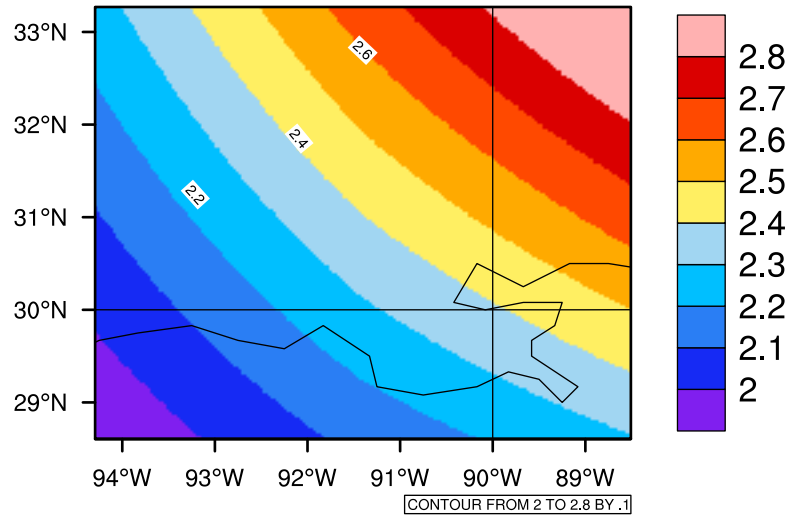

Yearly pr (mm/day) In 2020-2029 GFDL-ESM2M RCP45 - Louisiana

[You can request maps from any dataset from the AgriMetSoft Team.](#)