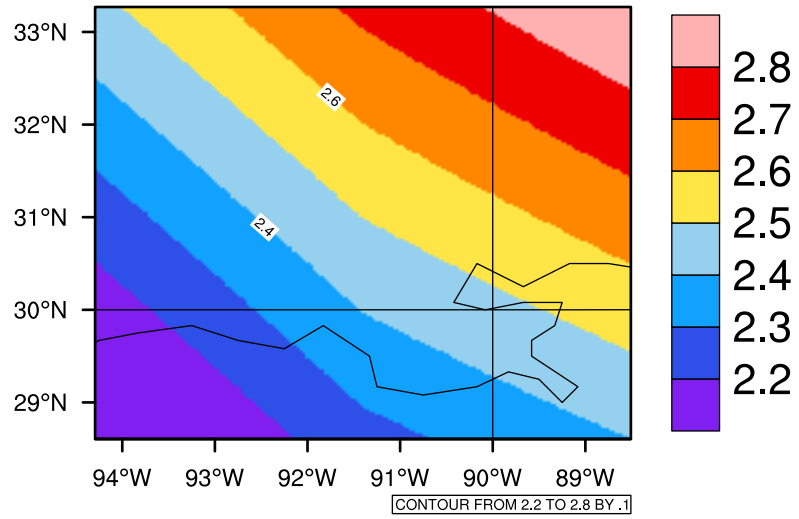

Yearly pr (mm/day) In 2020-2029 GFDL-ESM2M RCP85 - Louisiana

[You can request maps from any dataset from the AgriMetSoft Team.](#)