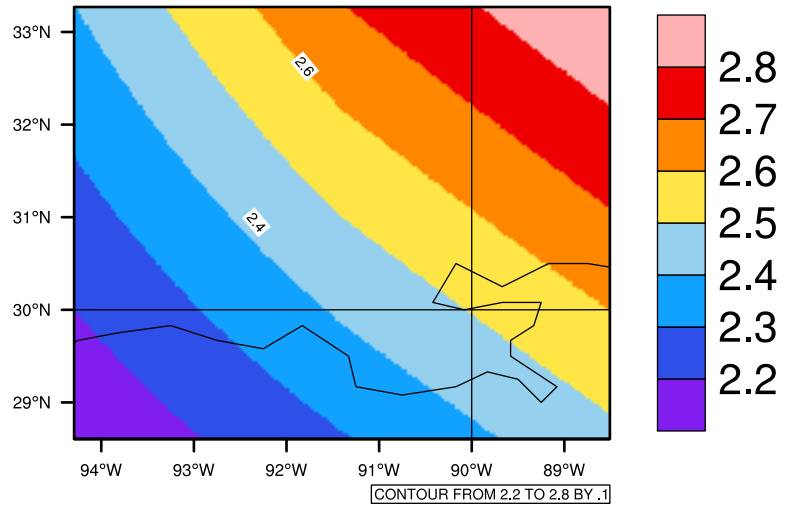

Yearly pr (mm/day) In 1975-2005 GFDL-ESM2M historical - Louisiana

[You can request maps from any dataset from the AgriMetSoft Team.](#)