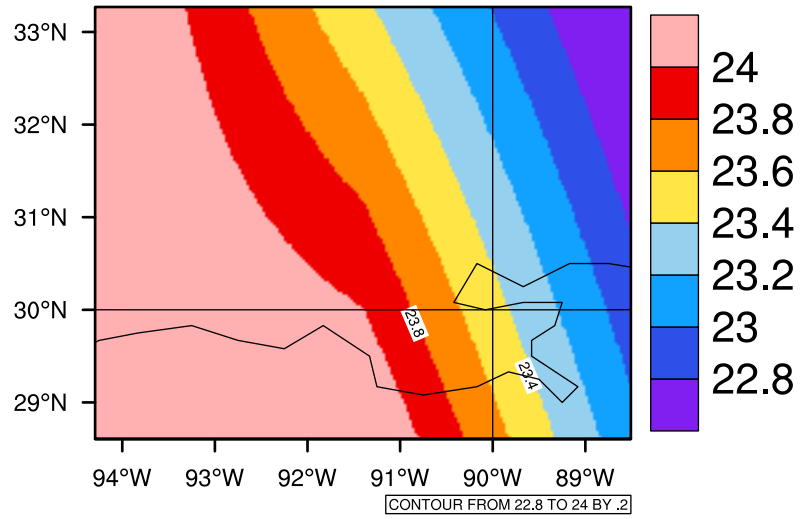

Yearly tasmax(c) In 2020-2029 GFDL-ESM2M RCP45 - Louisiana

[You can request maps from any dataset from the AgriMetSoft Team.](#)