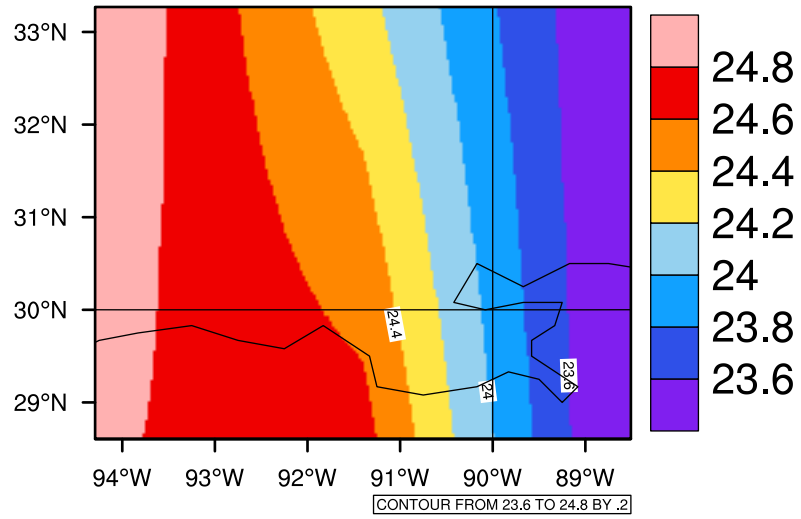

Yearly tasmax(c) In 2040-2049 GFDL-ESM2M RCP45 - Louisiana

[You can request maps from any dataset from the AgriMetSoft Team.](#)