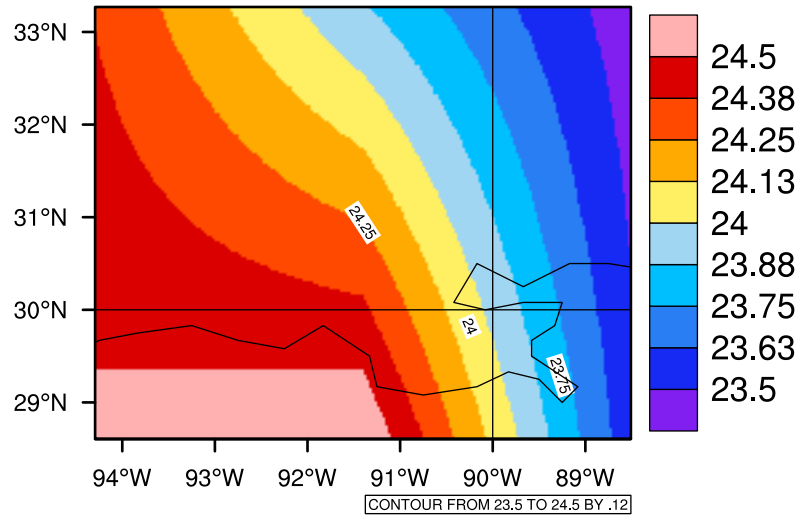

Yearly tasmax(c) In 2060-2069 GFDL-ESM2M RCP45 - Louisiana

[You can request maps from any dataset from the AgriMetSoft Team.](#)