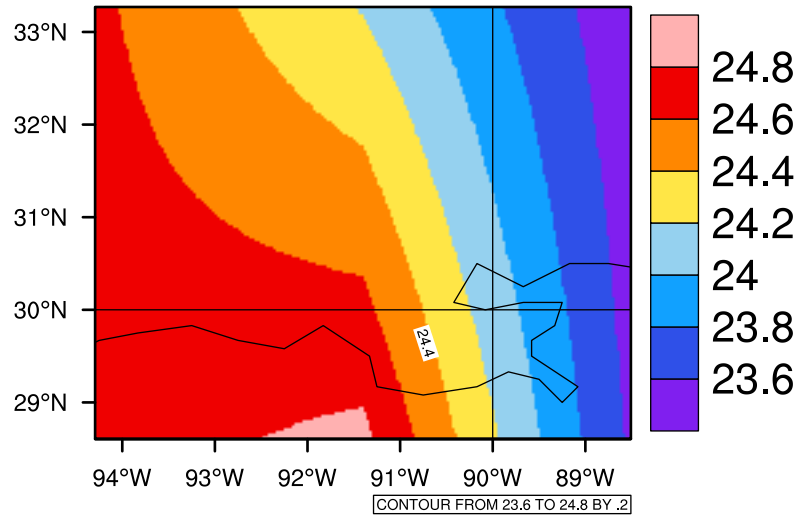

Yearly tasmax(c) In 2070-2079 GFDL-ESM2M RCP45 - Louisiana

[You can request maps from any dataset from the AgriMetSoft Team.](#)