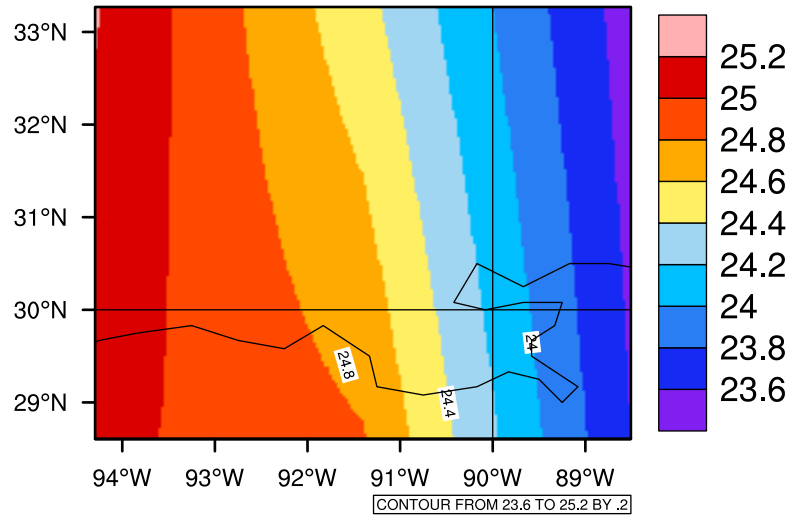

Yearly tasmax(c) In 2080-2089 GFDL-ESM2M RCP45 - Louisiana

[You can request maps from any dataset from the AgriMetSoft Team.](#)