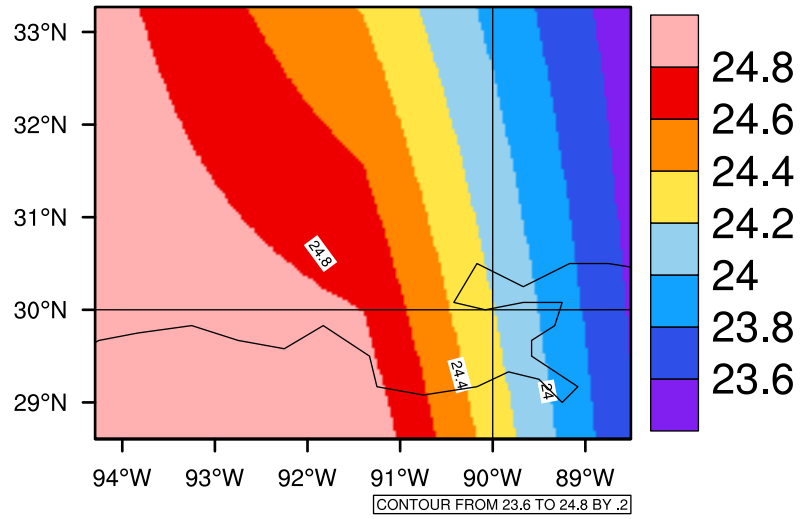

Yearly tasmax(c) In 2090-2099 GFDL-ESM2M RCP45 - Louisiana

[You can request maps from any dataset from the AgriMetSoft Team.](#)