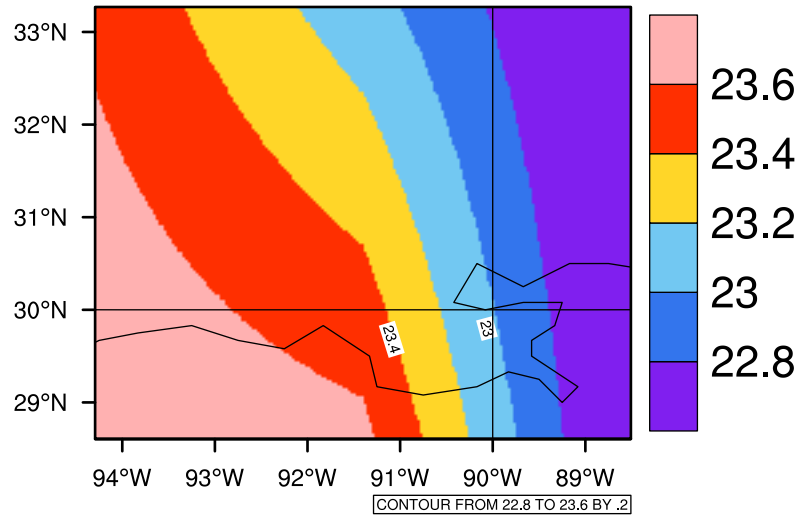

Yearly tasmax(c) In 2020-2029 GFDL-ESM2M RCP85 - Louisiana

[You can request maps from any dataset from the AgriMetSoft Team.](#)