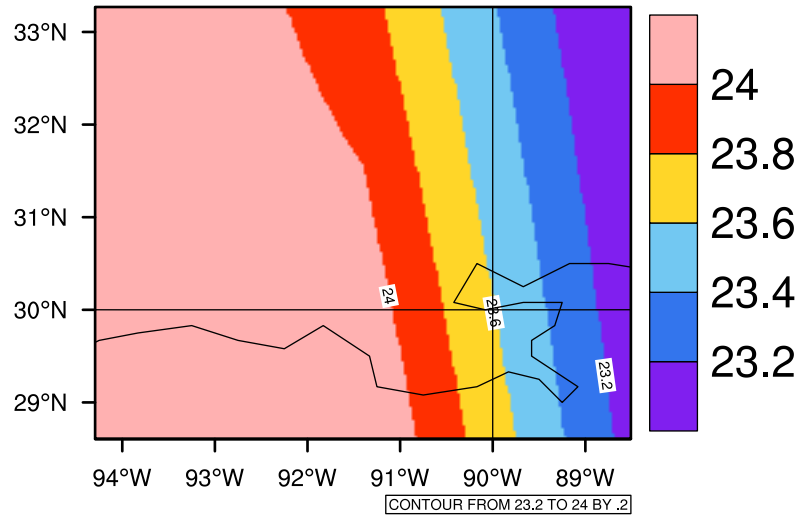

Yearly tasmax(c) In 2040-2049 GFDL-ESM2M RCP85 - Louisiana

[You can request maps from any dataset from the AgriMetSoft Team.](#)