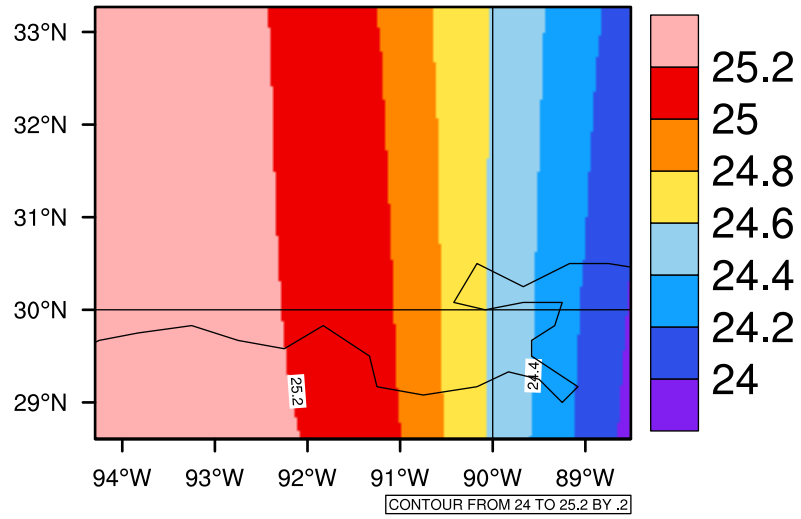

Yearly tasmax(c) In 2050-2059 GFDL-ESM2M RCP85 - Louisiana

[You can request maps from any dataset from the AgriMetSoft Team.](#)