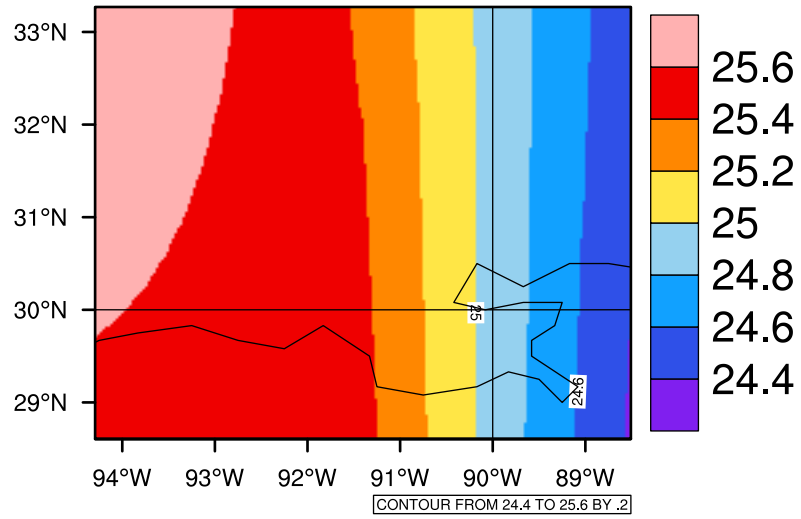

Yearly tasmax(c) In 2060-2069 GFDL-ESM2M RCP85 - Louisiana

[You can request maps from any dataset from the AgriMetSoft Team.](#)