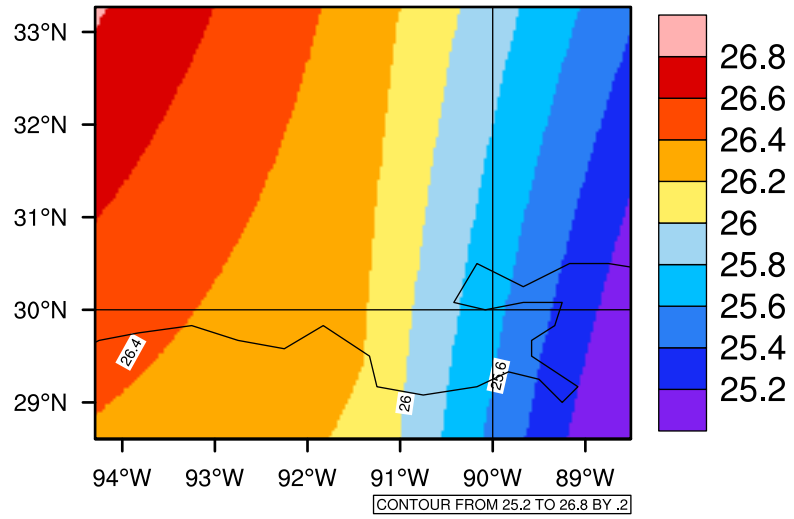

Yearly tasmax(c) In 2070-2079 GFDL-ESM2M RCP85 - Louisiana

[You can request maps from any dataset from the AgriMetSoft Team.](#)