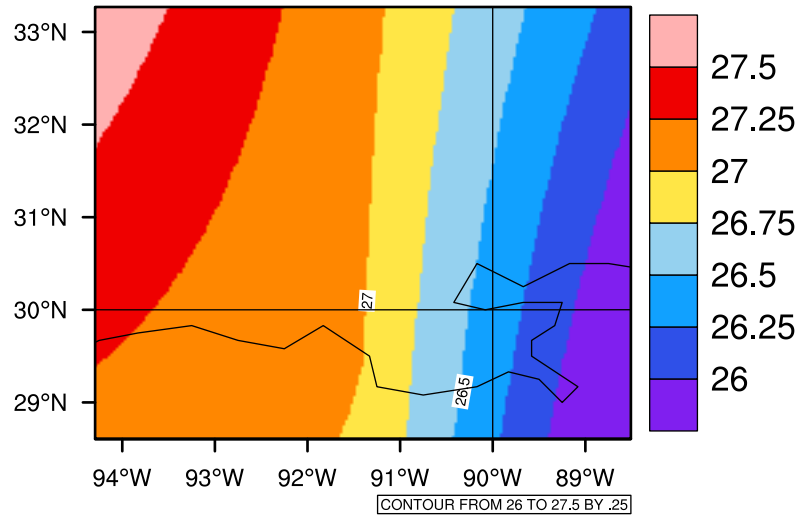

Yearly tasmax(c) In 2090-2099 GFDL-ESM2M RCP85 - Louisiana

[You can request maps from any dataset from the AgriMetSoft Team.](#)