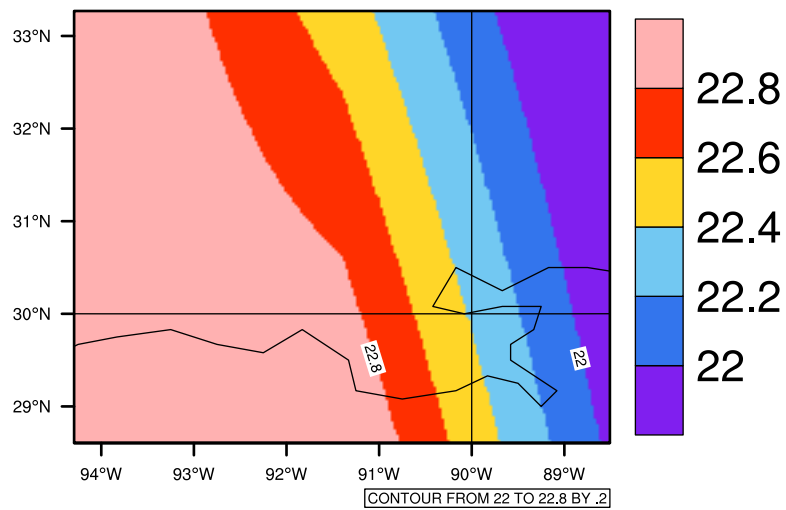

Yearly tasmax(c) In 1975-2005 GFDL-ESM2M historical - Louisiana

[You can request maps from any dataset from the AgriMetSoft Team.](#)