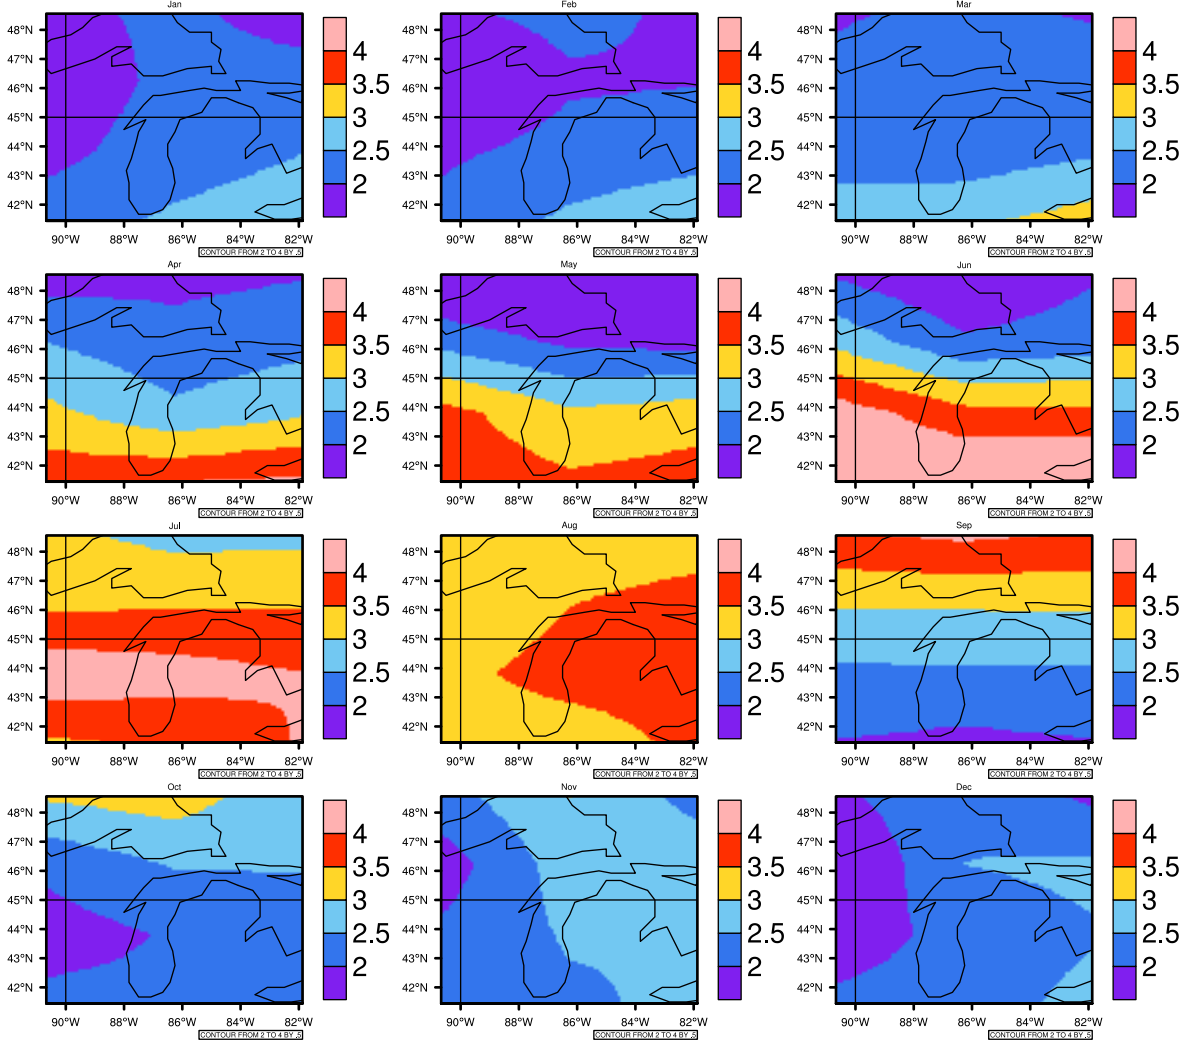

Monthly Daily Average pr(mm/day) In 2020-2029 GFDL-ESM2M RCP45 - Michigan

AgriMetSoft (2020). Climate Maps. Available on:
<https://agrimetsoft.com/maps>

Order a new map on <https://agrimetsoft.com/order>

[You can request maps from any dataset from the AgriMetSoft Team.](#)