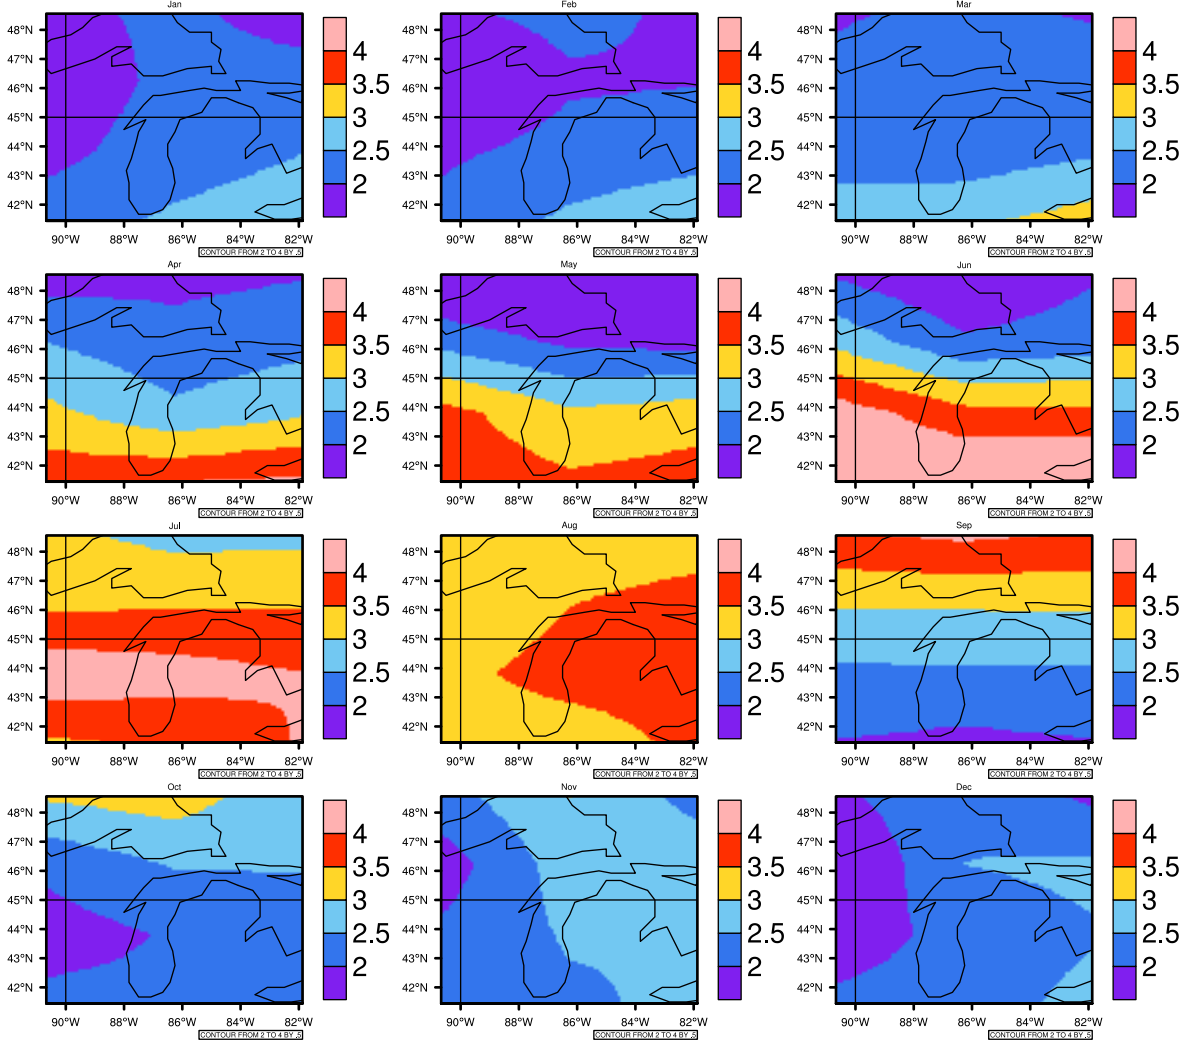

Monthly Daily Average pr(mm/day) In 2020-2029 GFDL-ESM2M RCP45 - Michigan

AgriMetSoft (2020). Climate Maps. Available on:
<https://agrimetsoft.com/maps>

Order a new map on <https://agrimetsoft.com/order>