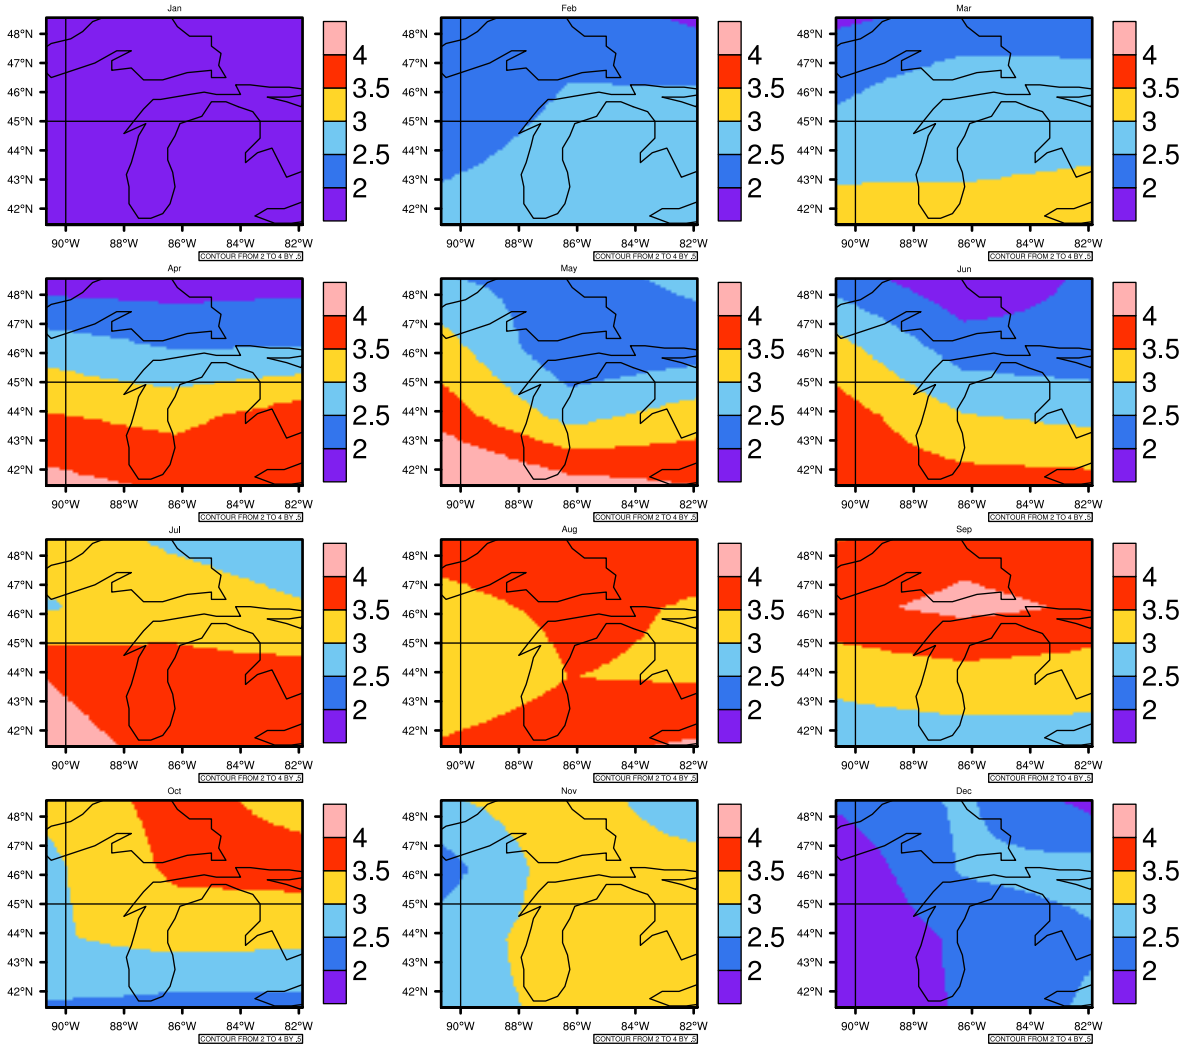

Monthly Daily Average pr(mm/day) In 2070-2079 GFDL-ESM2M RCP45 - Michigan

AgriMetSoft (2020). Climate Maps. Available on:
<https://agrimetsoft.com/maps>

Order a new map on <https://agrimetsoft.com/order>

[You can request maps from any dataset from the AgriMetSoft Team.](#)