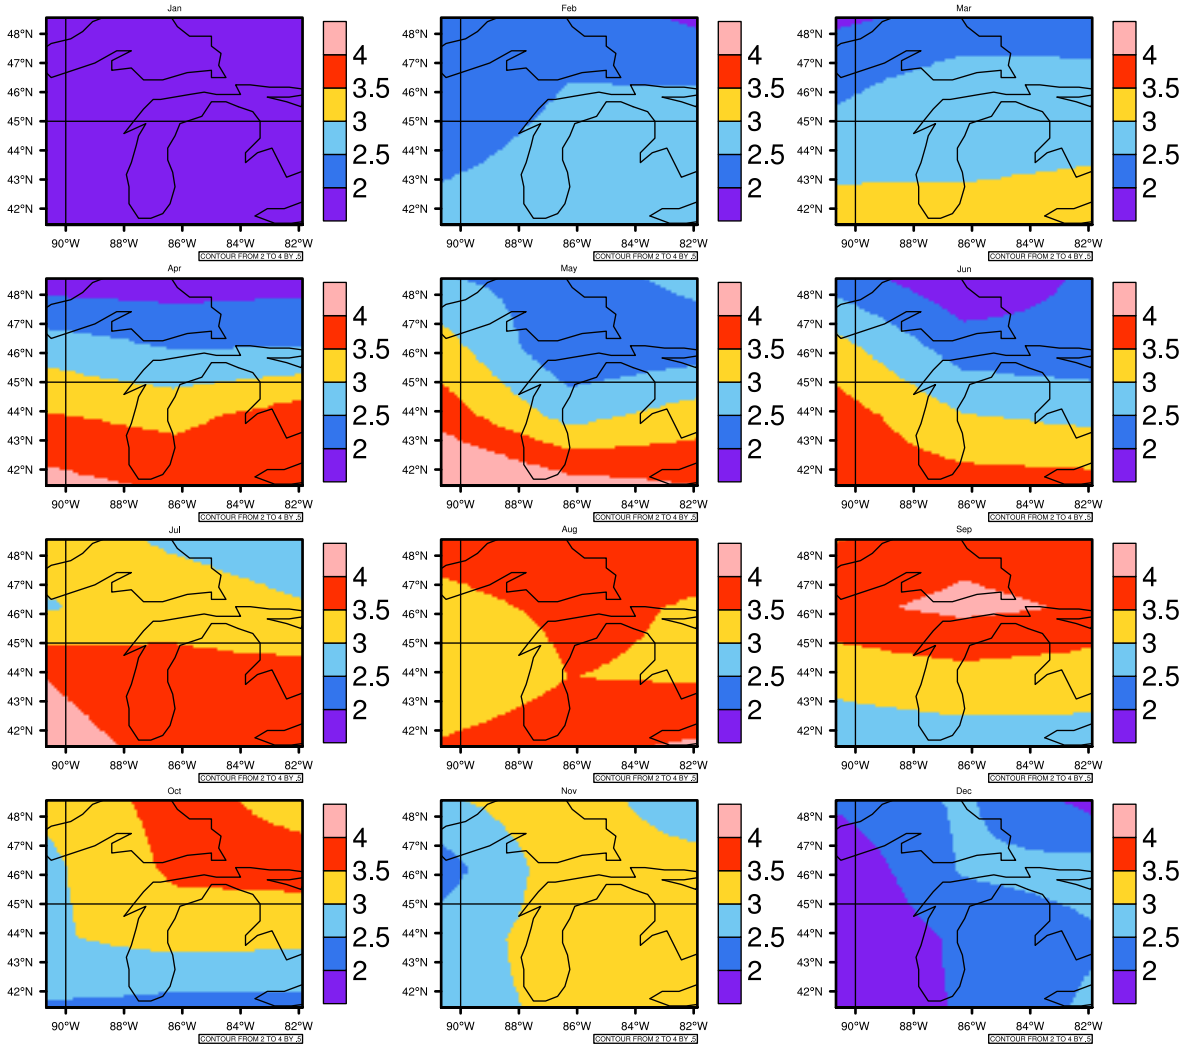

Monthly Daily Average pr(mm/day) In 2070-2079 GFDL-ESM2M RCP45 - Michigan

AgriMetSoft (2020). Climate Maps. Available on:
<https://agrimetsoft.com/maps>

Order a new map on <https://agrimetsoft.com/order>