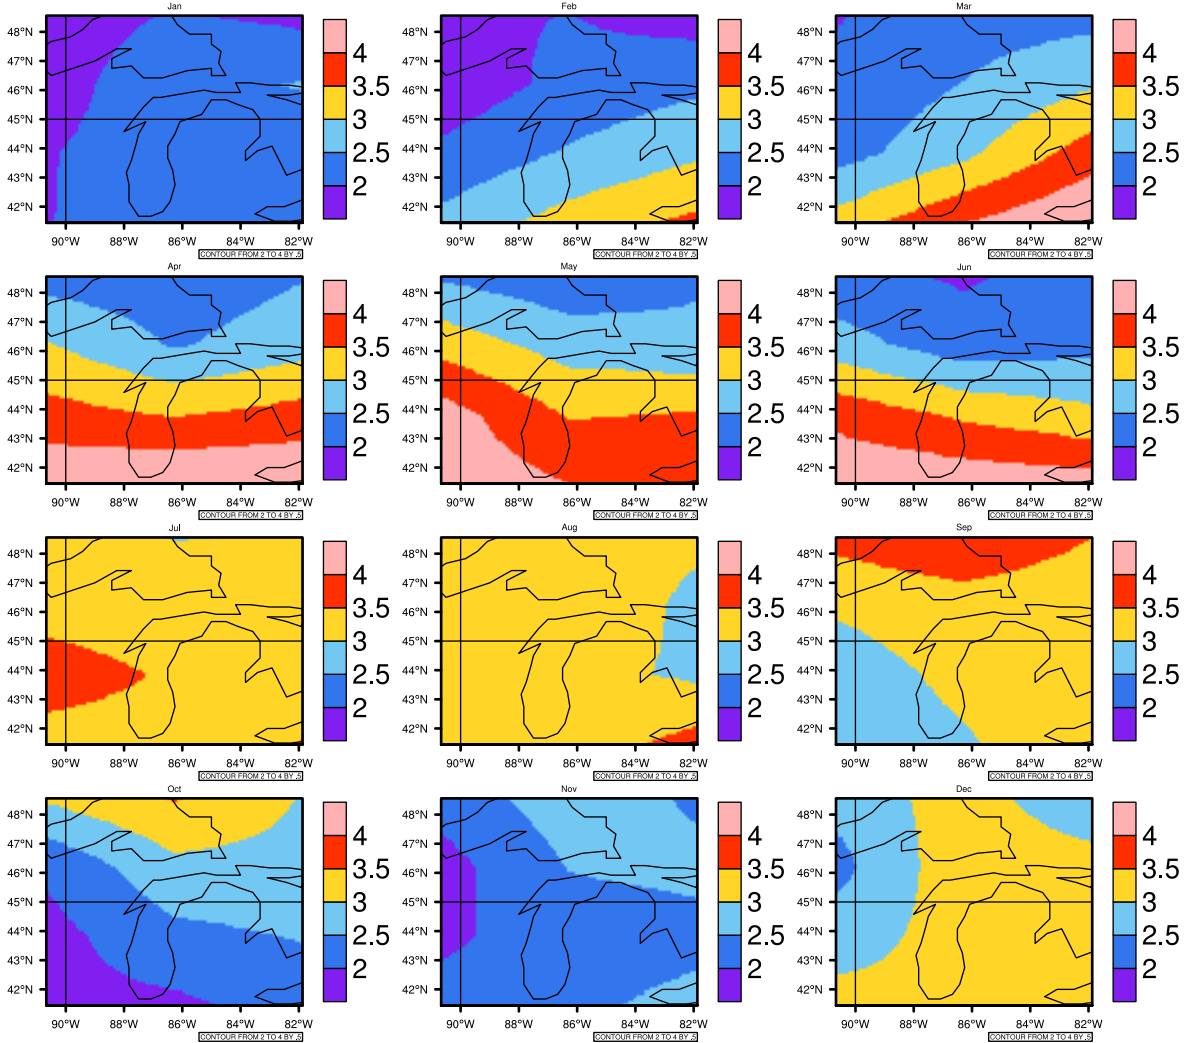

## Monthly Daily Average pr(mm/day) In 2080-2089 GFDL-ESM2M RCP45 - Michigan

AgriMetSoft (2020). Climate Maps. Available on:  
<https://agrimetsoft.com/maps>

Order a new map on <https://agrimetsoft.com/order>

[You can request maps from any dataset from the AgriMetSoft Team.](#)