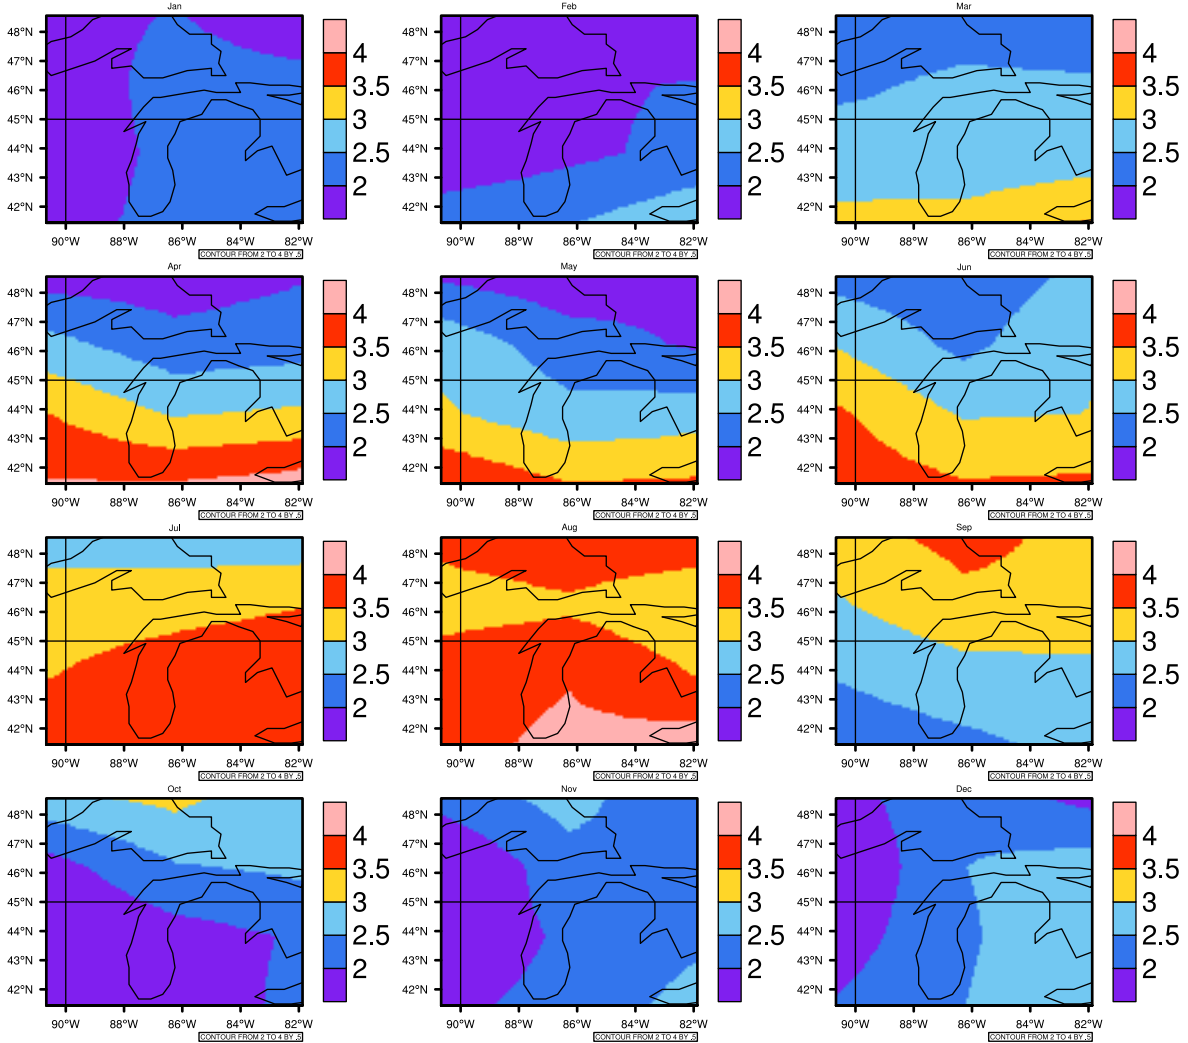

Monthly Daily Average pr(mm/day) In 2090-2099 GFDL-ESM2M RCP45 - Michigan

AgriMetSoft (2020). Climate Maps. Available on:
<https://agrimetsoft.com/maps>

Order a new map on <https://agrimetsoft.com/order>

[You can request maps from any dataset from the AgriMetSoft Team.](#)