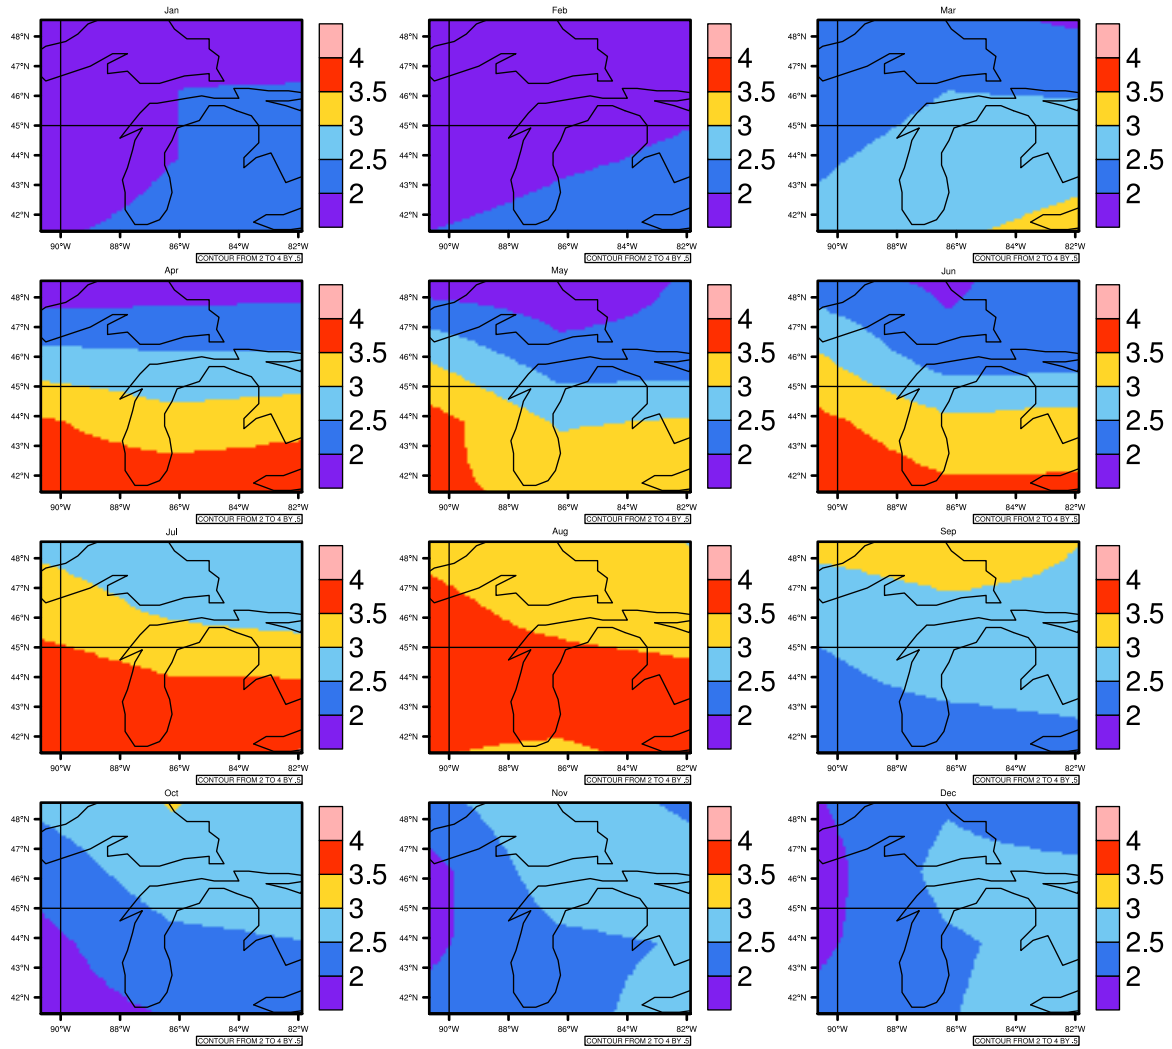

Monthly pr (mm/day) In 1975-2005 GFDL-ESM2M historical - Michigan

AgriMetSoft (2020). Climate Maps. Available on:
<https://agrimetsoft.com/maps>

Order a new map on <https://agrimetsoft.com/order>