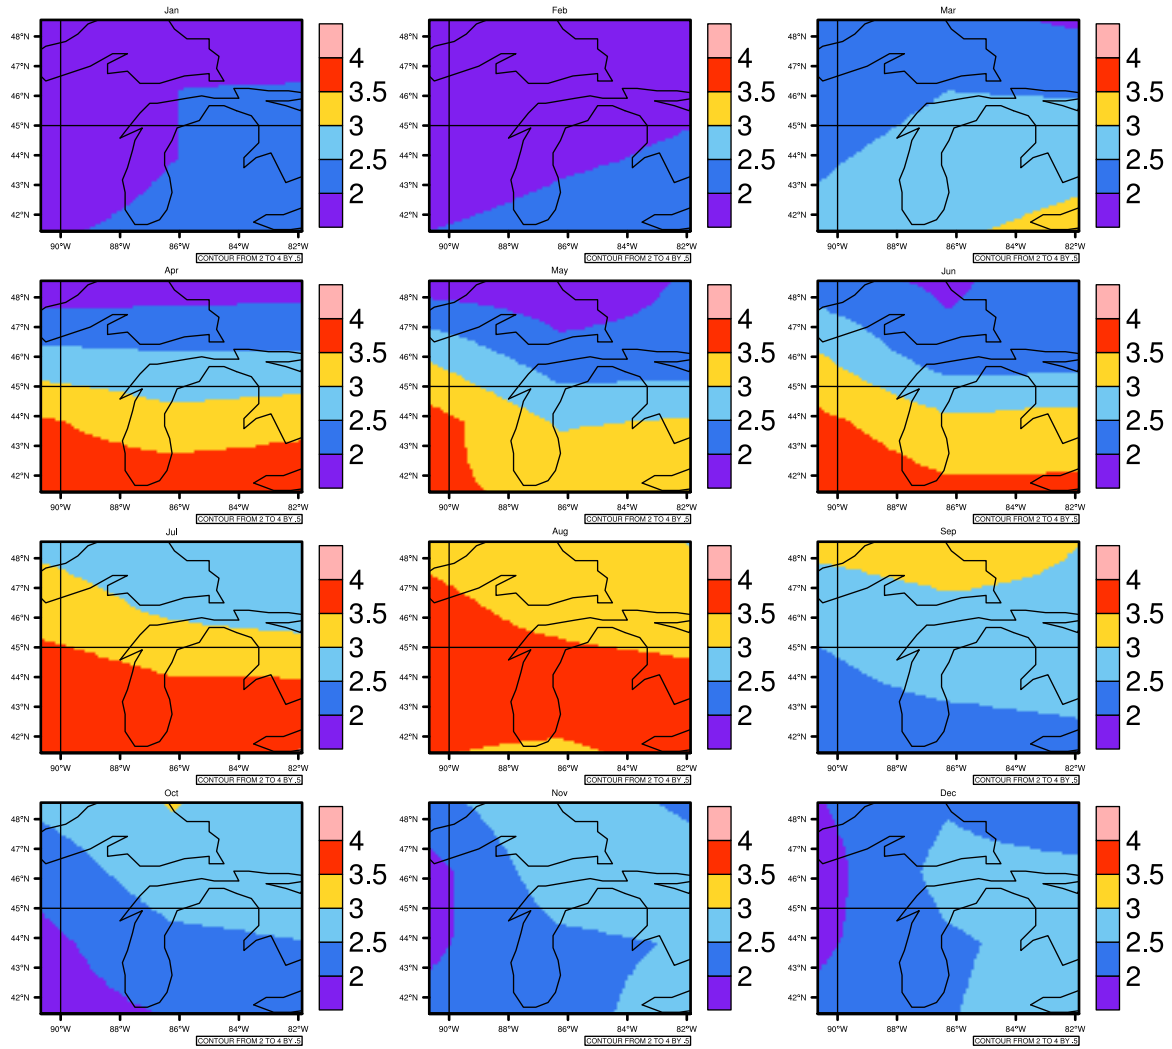

Monthly pr (mm/day) In 1975-2005 GFDL-ESM2M historical - Michigan

AgriMetSoft (2020). Climate Maps. Available on:
<https://agrimetsoft.com/maps>

Order a new map on <https://agrimetsoft.com/order>

[You can request maps from any dataset from the AgriMetSoft Team.](#)