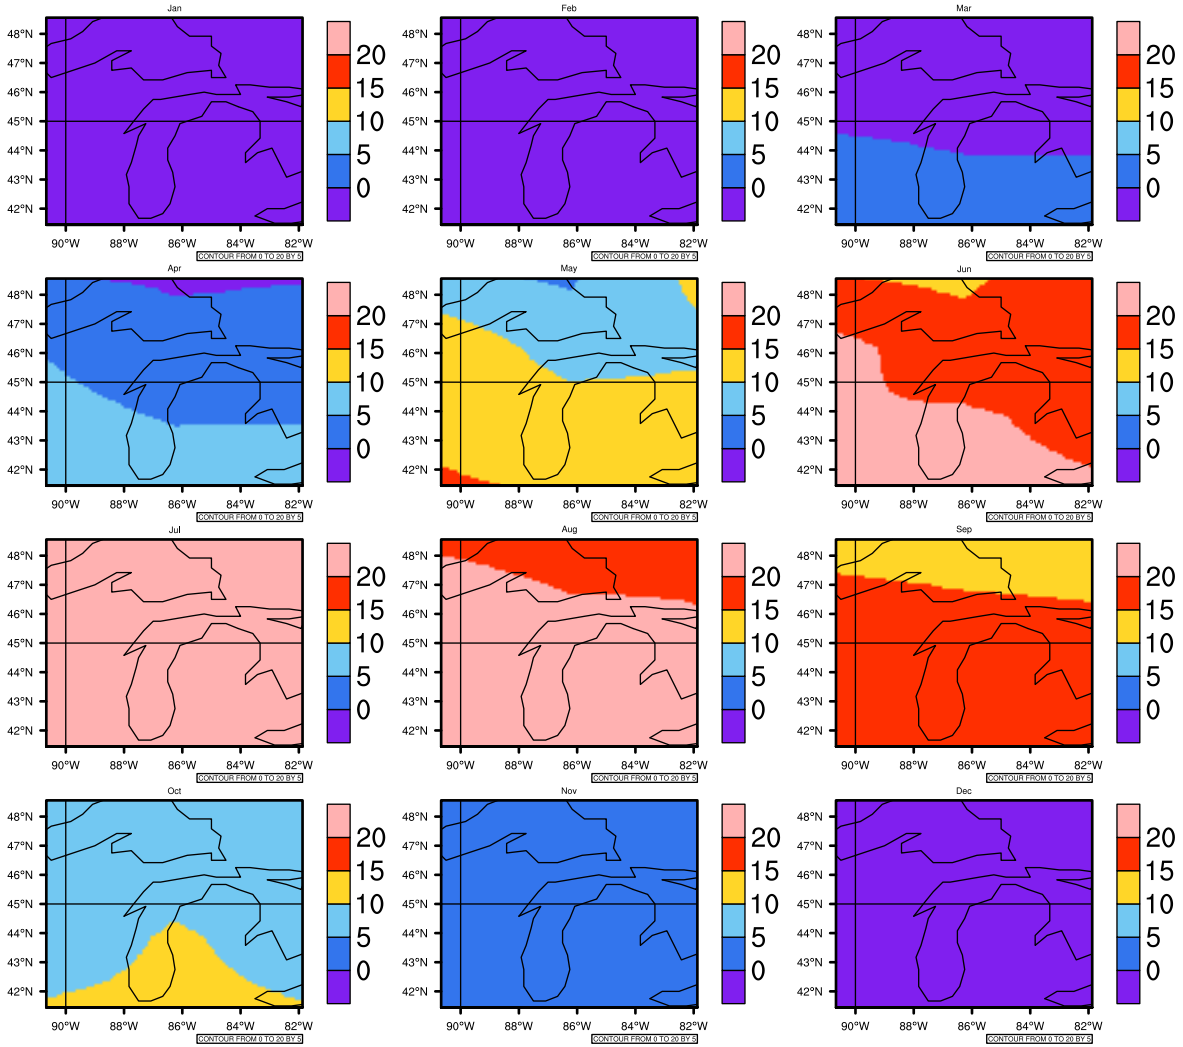

Monthly Daily Averaget(c) In 2020-2029 GFDL-ESM2M RCP45 - Michigan

AgriMetSoft (2020). Climate Maps. Available on:
<https://agrimetsoft.com/maps>

Order a new map on <https://agrimetsoft.com/order>