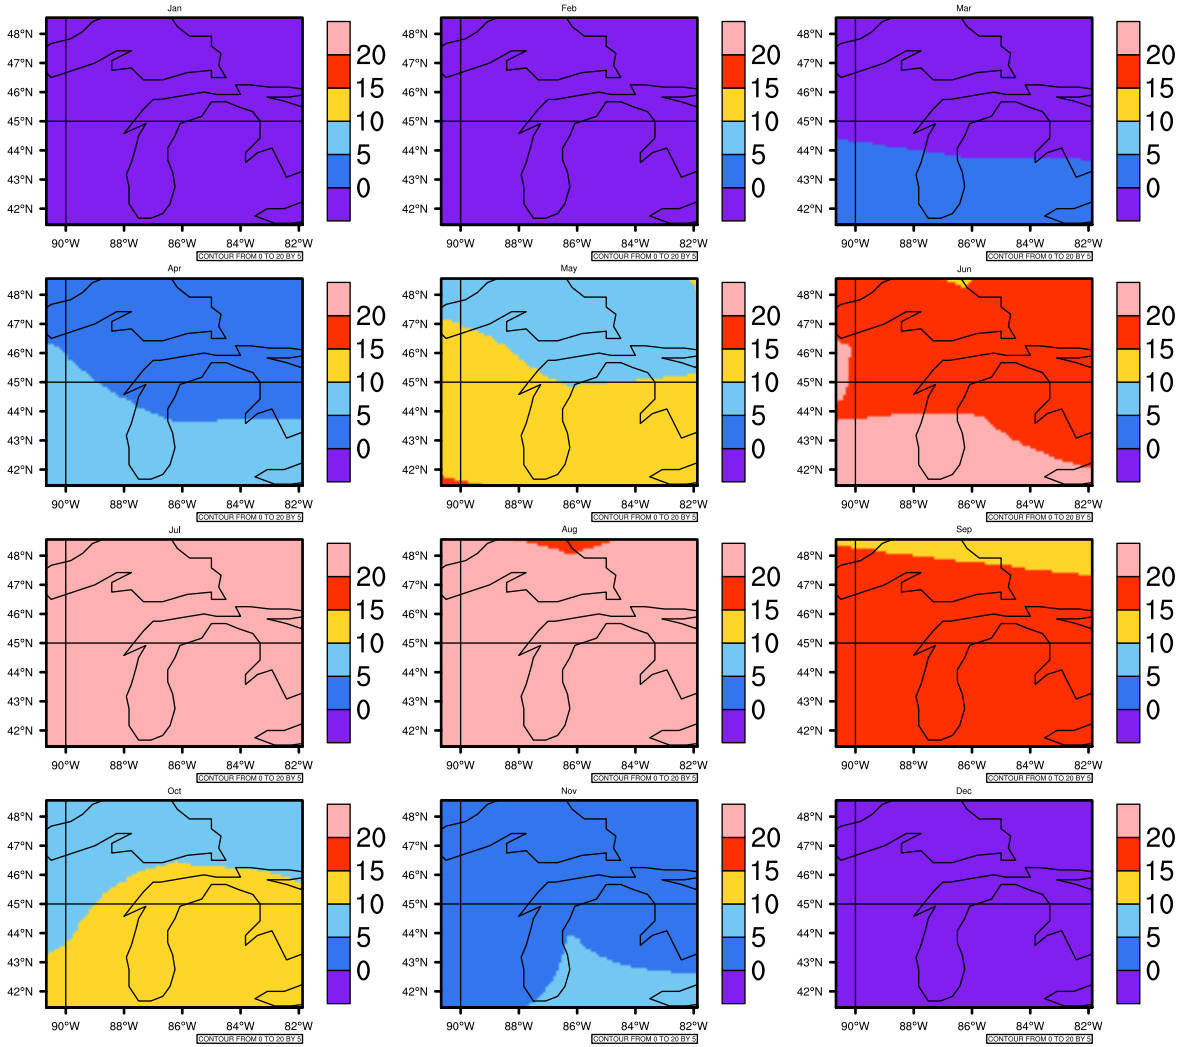

Monthly Daily Averaget(c) In 2040-2049 GFDL-ESM2M RCP45 - Michigan

AgriMetSoft (2020). Climate Maps. Available on:
<https://agrimetsoft.com/maps>

Order a new map on <https://agrimetsoft.com/order>