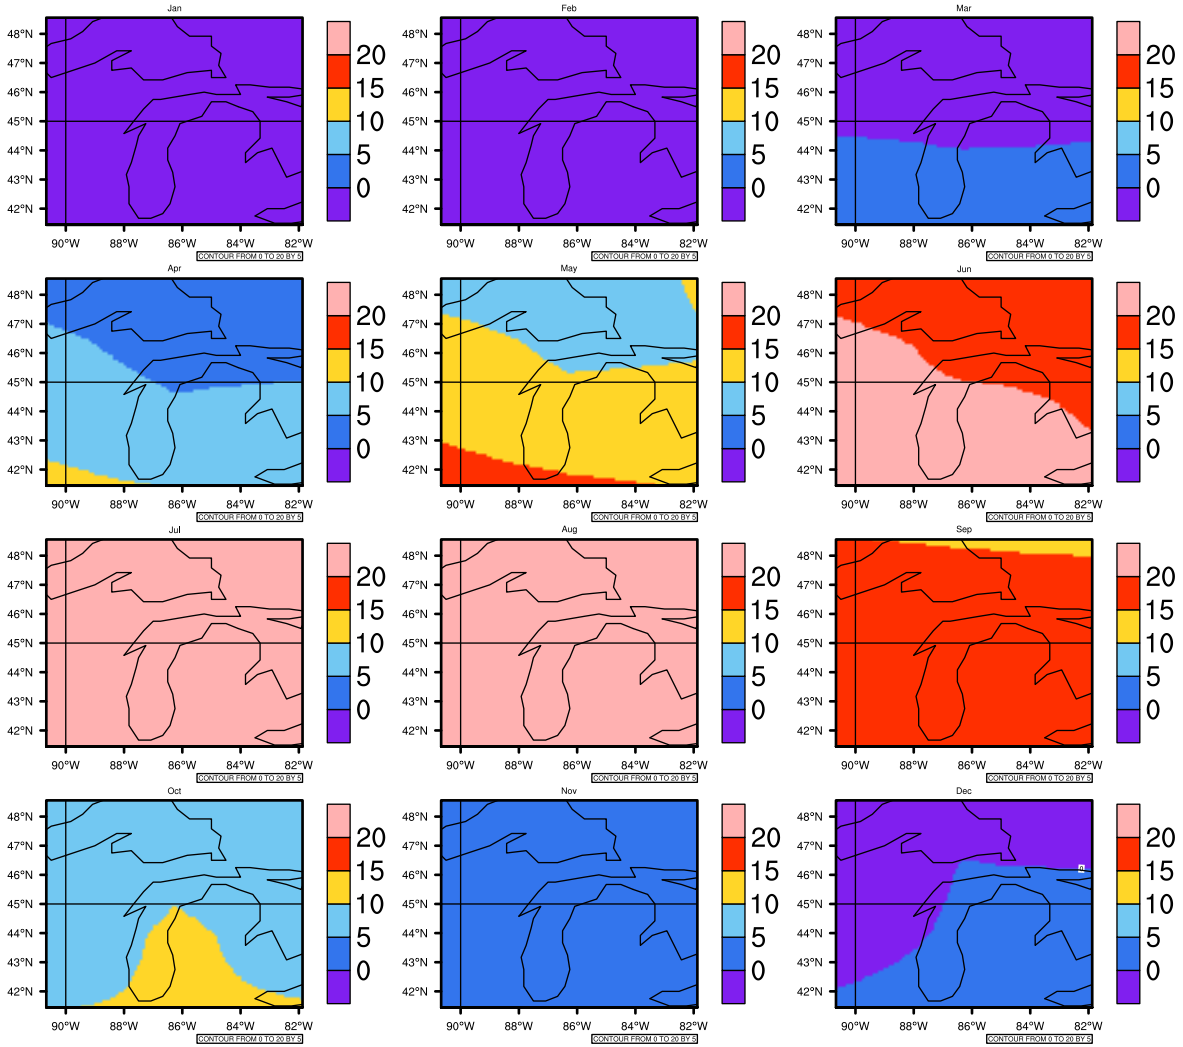

Monthly Daily Averaget(c) In 2080-2089 GFDL-ESM2M RCP45 - Michigan

AgriMetSoft (2020). Climate Maps. Available on:
<https://agrimetsoft.com/maps>

Order a new map on <https://agrimetsoft.com/order>