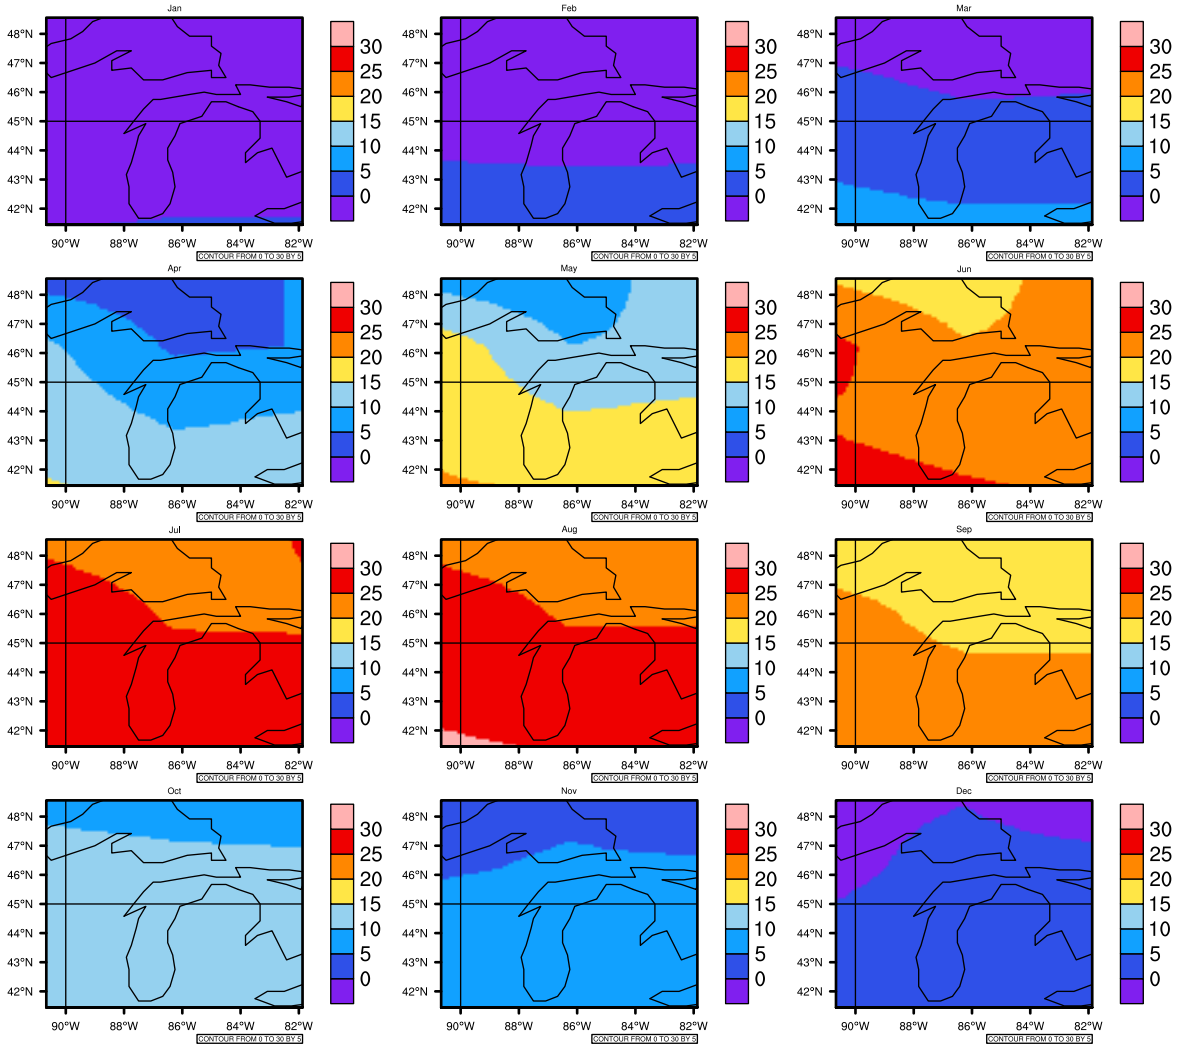

Monthly Daily Average t_{asmax(c)} In 2080-2089 GFDL-ESM2M RCP45 - Michigan

AgriMetSoft (2020). Climate Maps. Available on:
<https://agrimetsoft.com/maps>

Order a new map on <https://agrimetsoft.com/order>