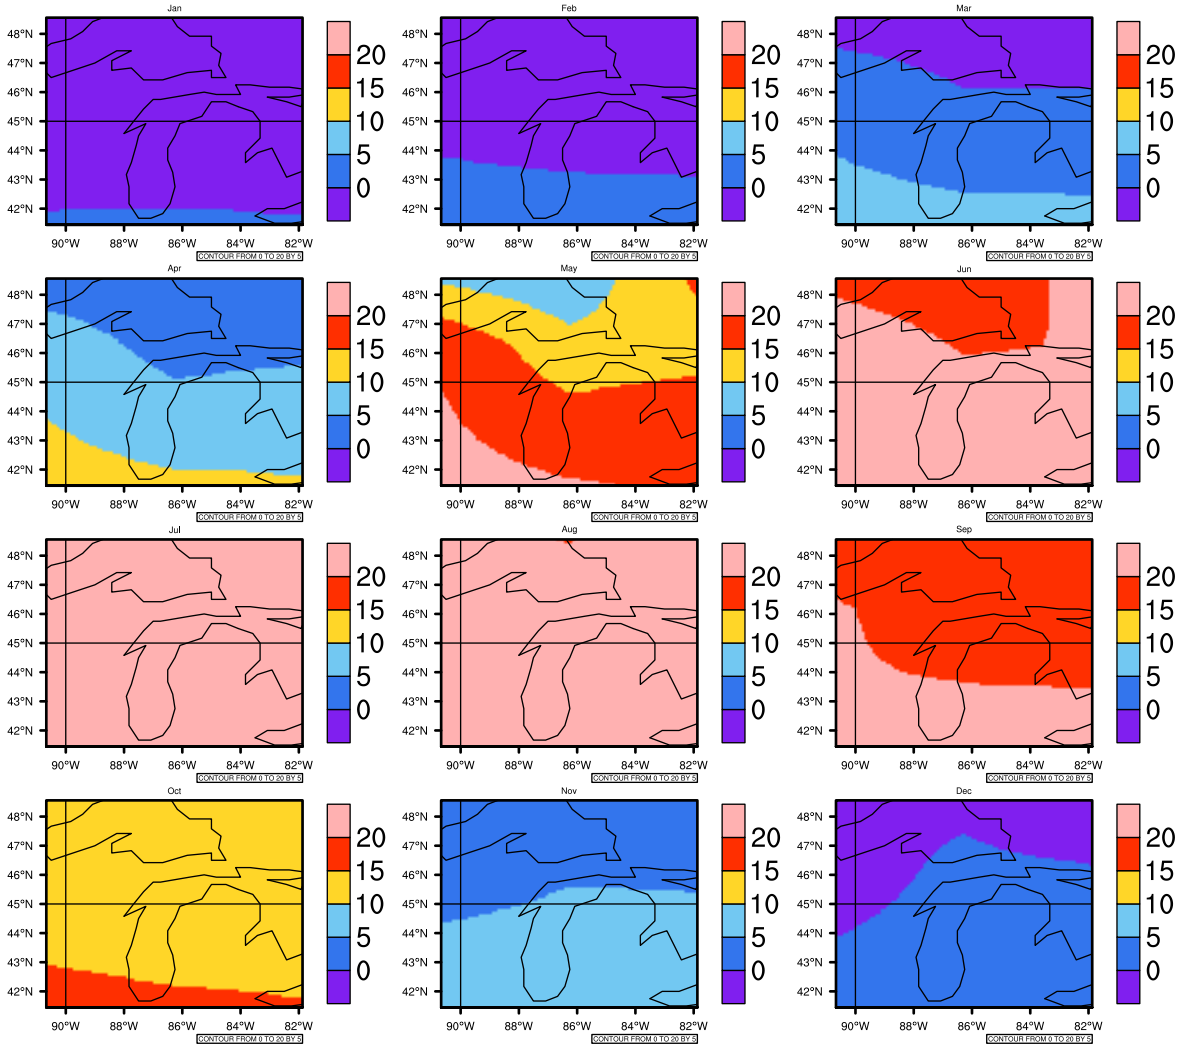

Monthly Daily Average t_{asmax(c)} In 2090-2099 GFDL-ESM2M RCP45 - Michigan

AgriMetSoft (2020). Climate Maps. Available on:
<https://agrimetsoft.com/maps>

Order a new map on <https://agrimetsoft.com/order>