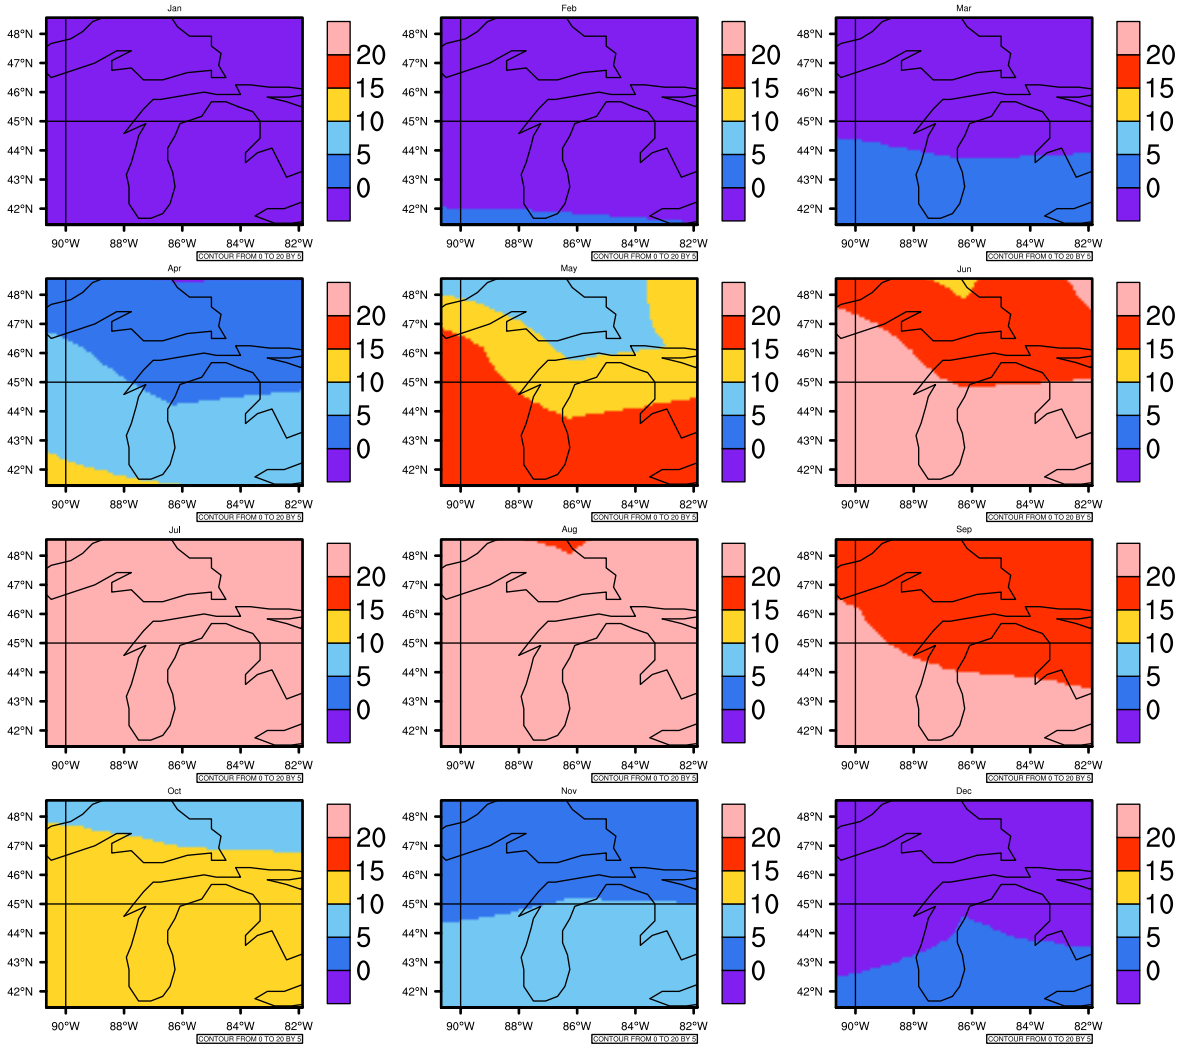

Monthly Daily Average t_{asmax(c)} In 2020-2029 GFDL-ESM2M RCP85 - Michigan

AgriMetSoft (2020). Climate Maps. Available on:
<https://agrimetsoft.com/maps>

Order a new map on <https://agrimetsoft.com/order>