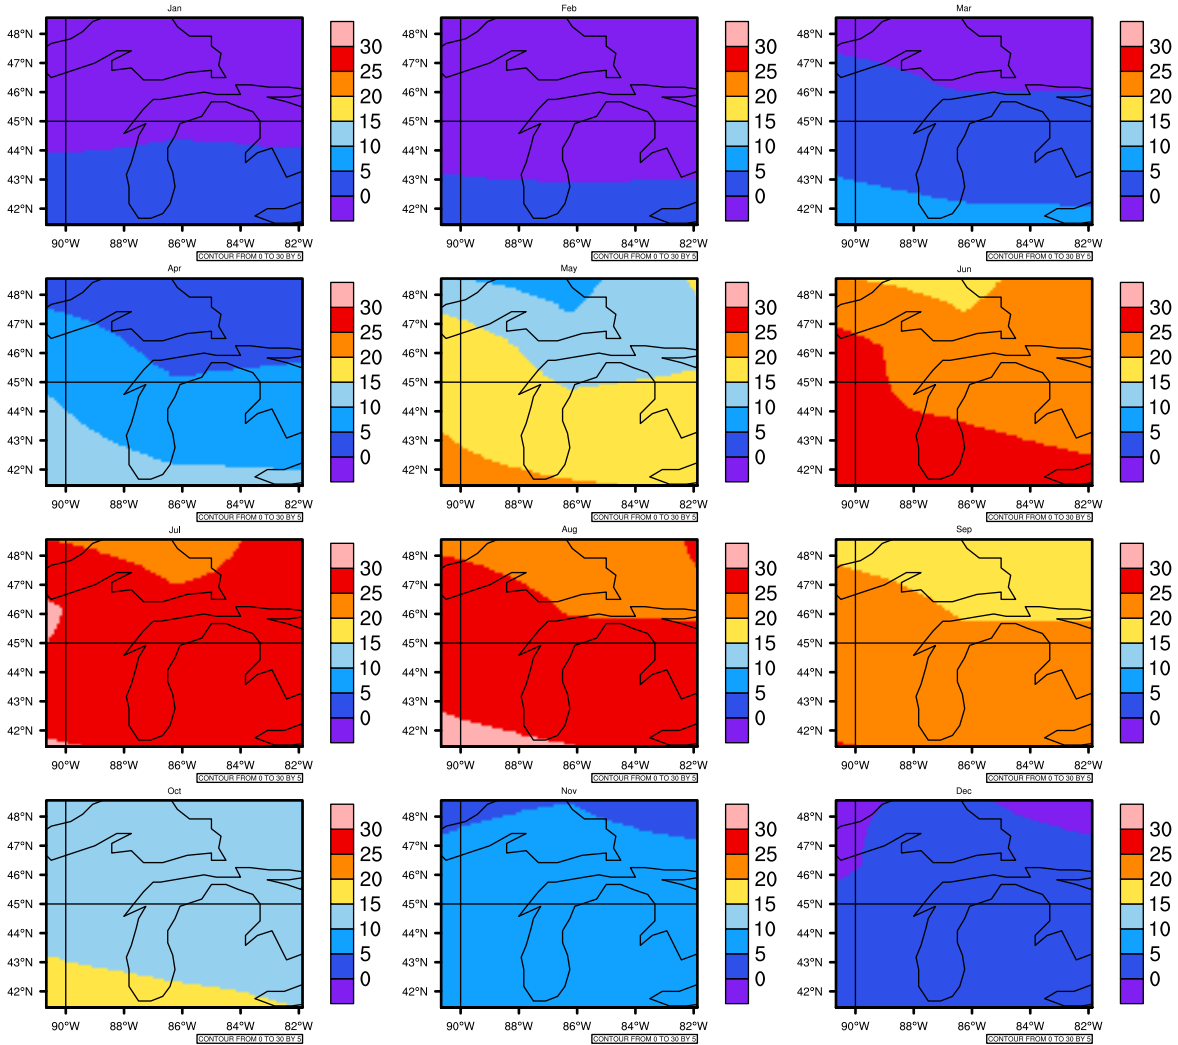

Monthly Daily Average t_{asmax(c)} In 2050-2059 GFDL-ESM2M RCP85 - Michigan

AgriMetSoft (2020). Climate Maps. Available on:
<https://agrimetsoft.com/maps>

Order a new map on <https://agrimetsoft.com/order>