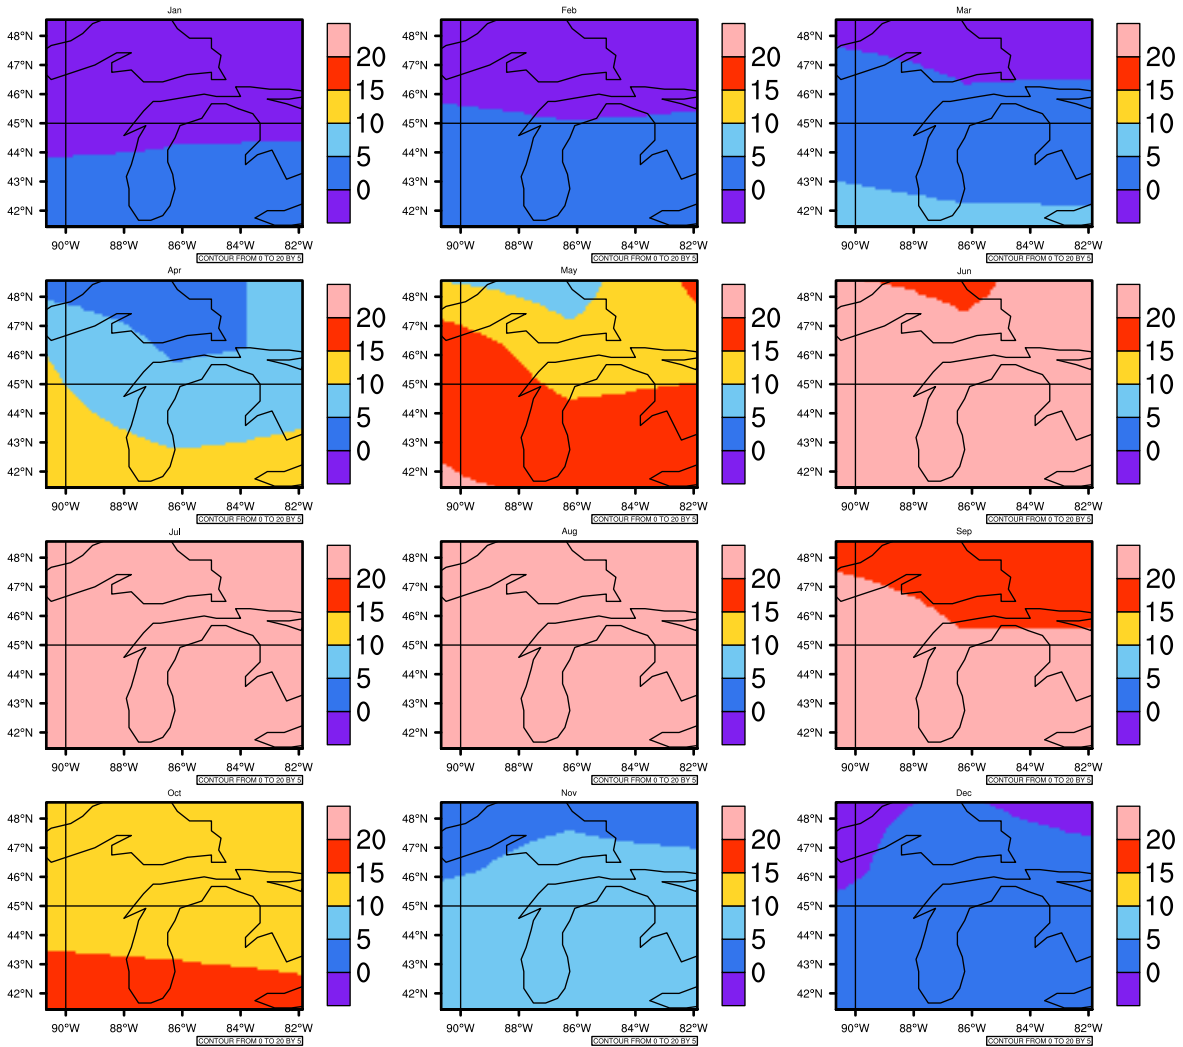

Monthly Daily Average t_{asmax(c)} In 2060-2069 GFDL-ESM2M RCP85 - Michigan

AgriMetSoft (2020). Climate Maps. Available on:
<https://agrimetsoft.com/maps>

Order a new map on <https://agrimetsoft.com/order>