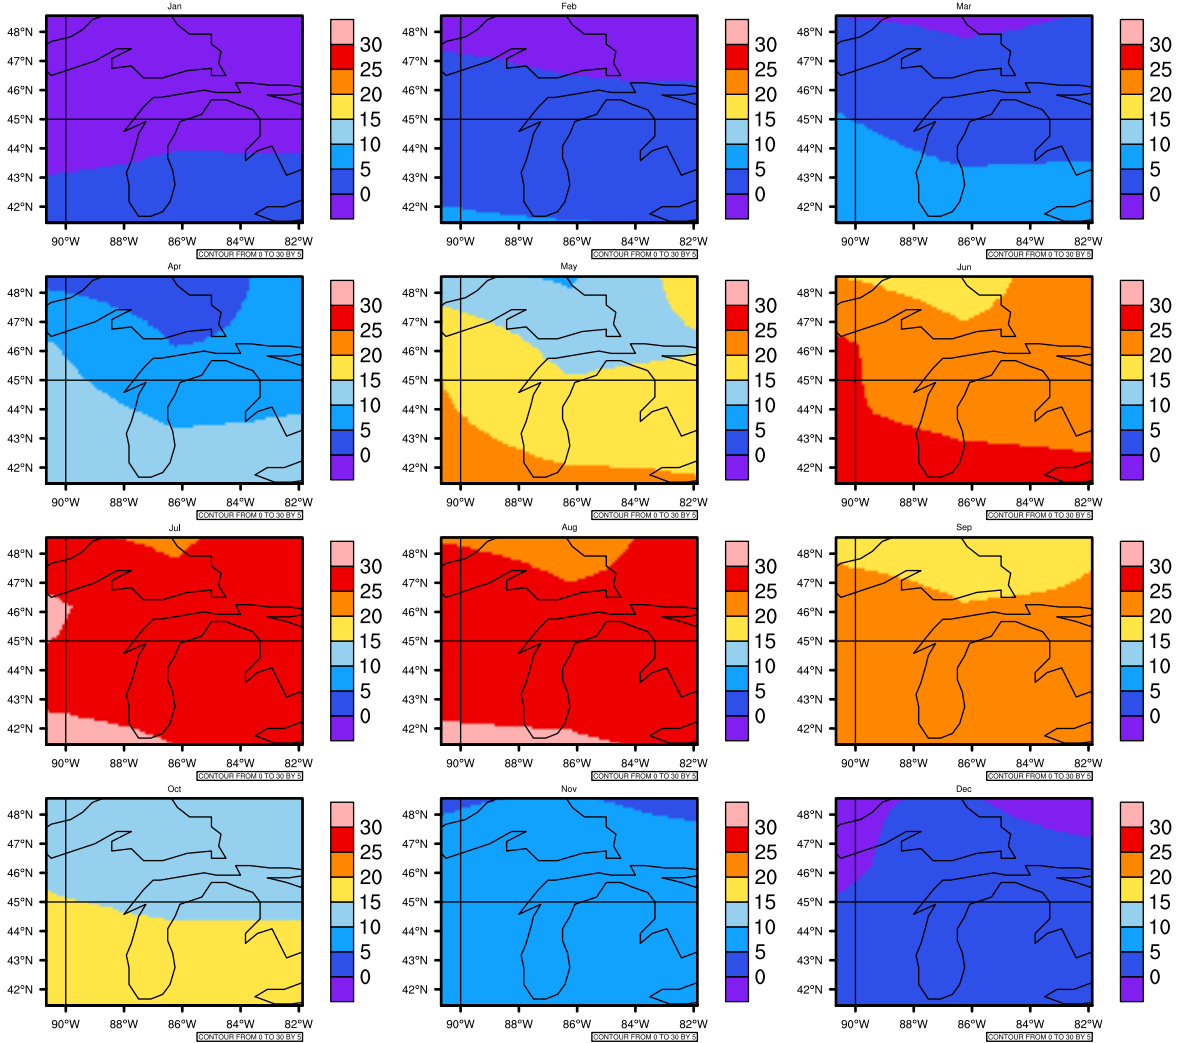

## Monthly Daily Average t<sub>asmax(c)</sub> In 2080-2089 GFDL-ESM2M RCP85 - Michigan

AgriMetSoft (2020). Climate Maps. Available on:  
<https://agrimetsoft.com/maps>

Order a new map on <https://agrimetsoft.com/order>