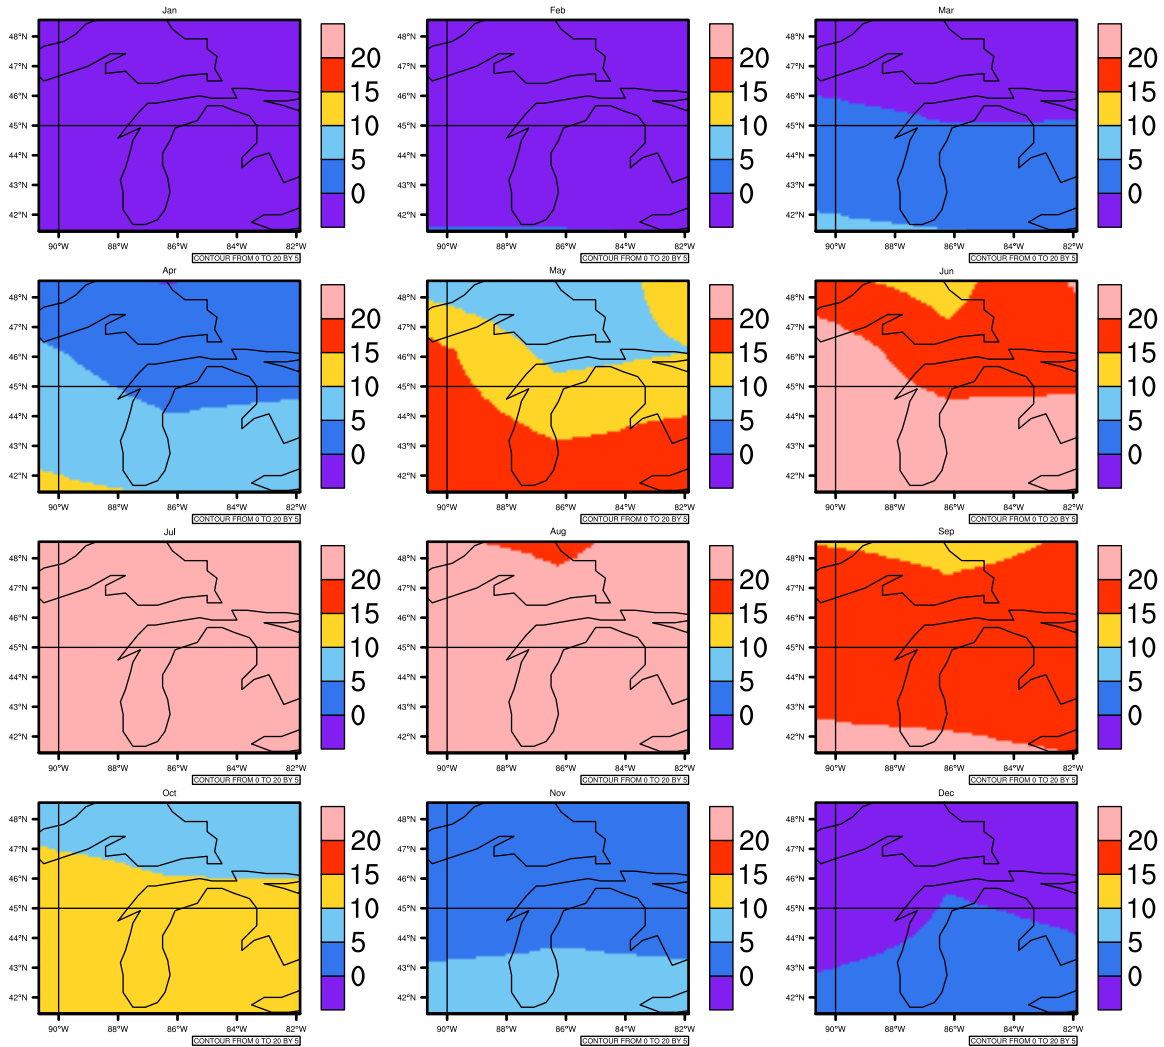

Monthly Daily Average tmax(c) In 1975-2005 GFDL-ESM2M historical - Michigan

AgriMetSoft (2020). Climate Maps. Available on:
<https://agrimetsoft.com/maps>

Order a new map on <https://agrimetsoft.com/order>