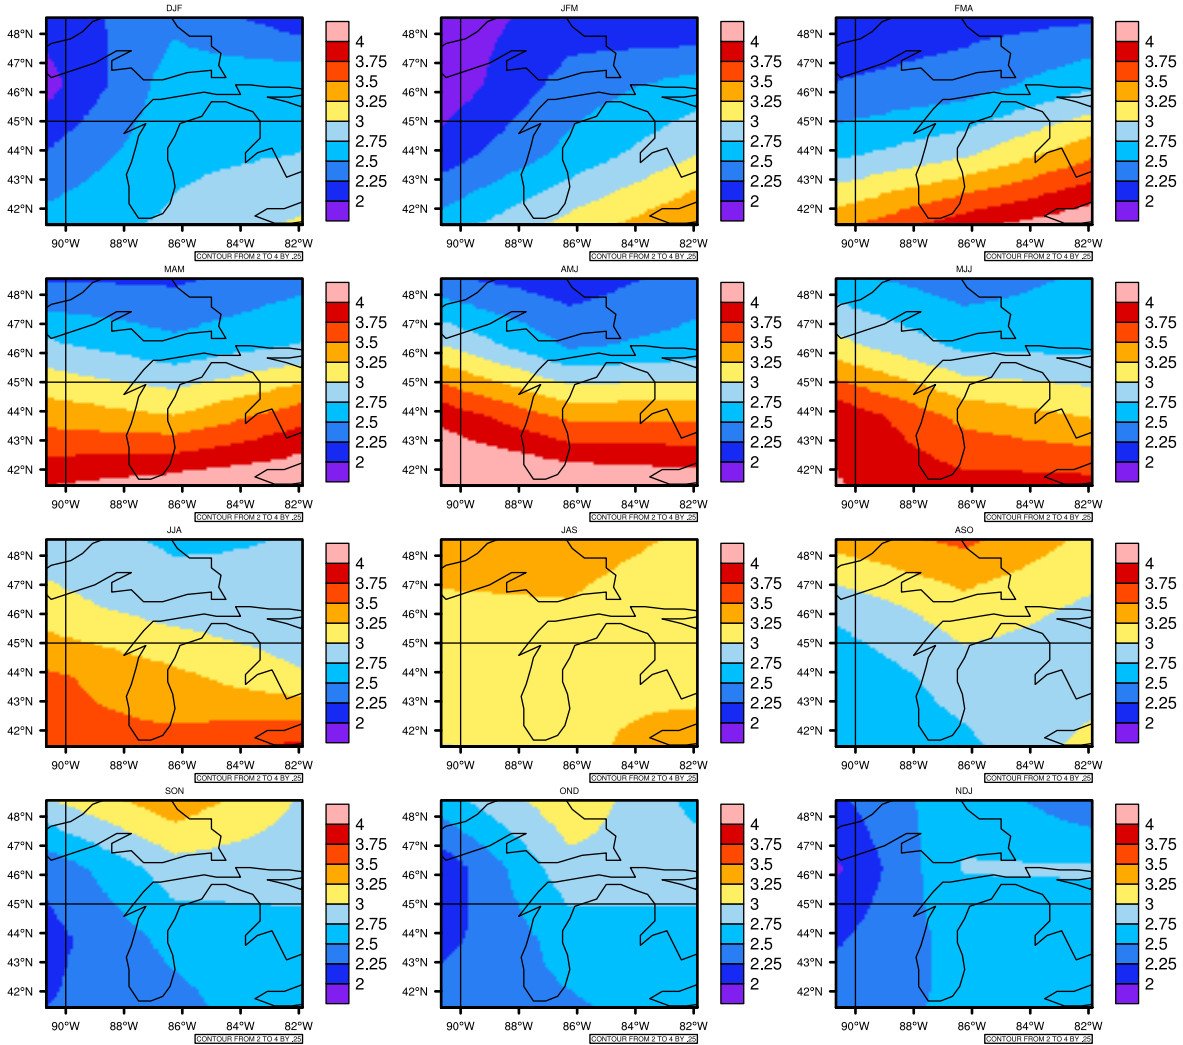

Seasonally Daily Average pr(mm/day) In 2080-2089 GFDL-ESM2M RCP45 - Michigan

AgriMetSoft (2020). Climate Maps. Available on:
<https://agrimetsoft.com/maps>

Order a new map on <https://agrimetsoft.com/order>