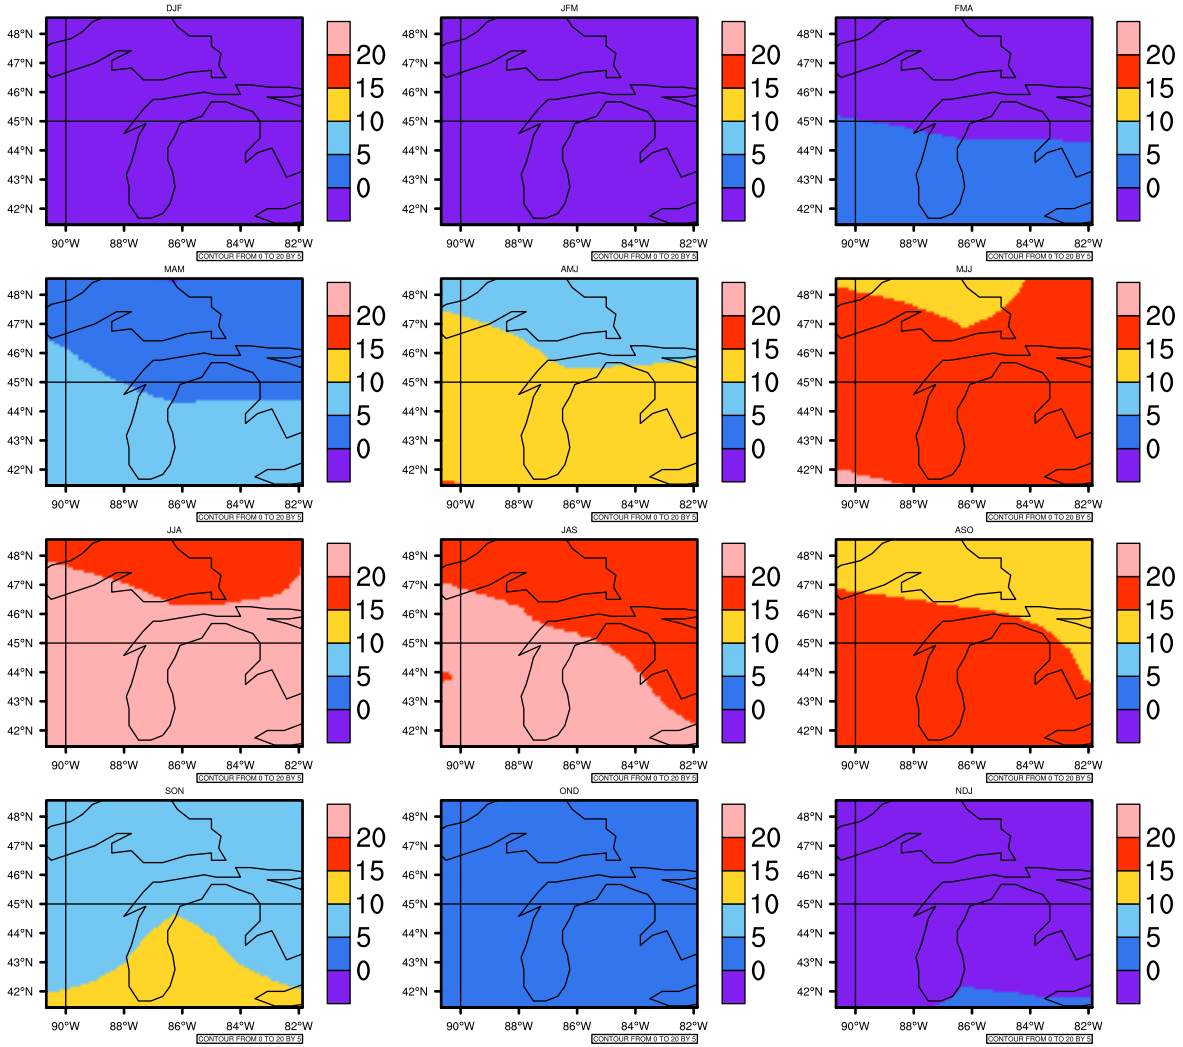

Seasonally Daily Averagetetas(c) In 2020-2029 GFDL-ESM2M RCP45 - Michigan

AgriMetSoft (2020). Climate Maps. Available on:
<https://agrimetsoft.com/maps>

Order a new map on <https://agrimetsoft.com/order>

[You can request maps from any dataset from the AgriMetSoft Team.](#)