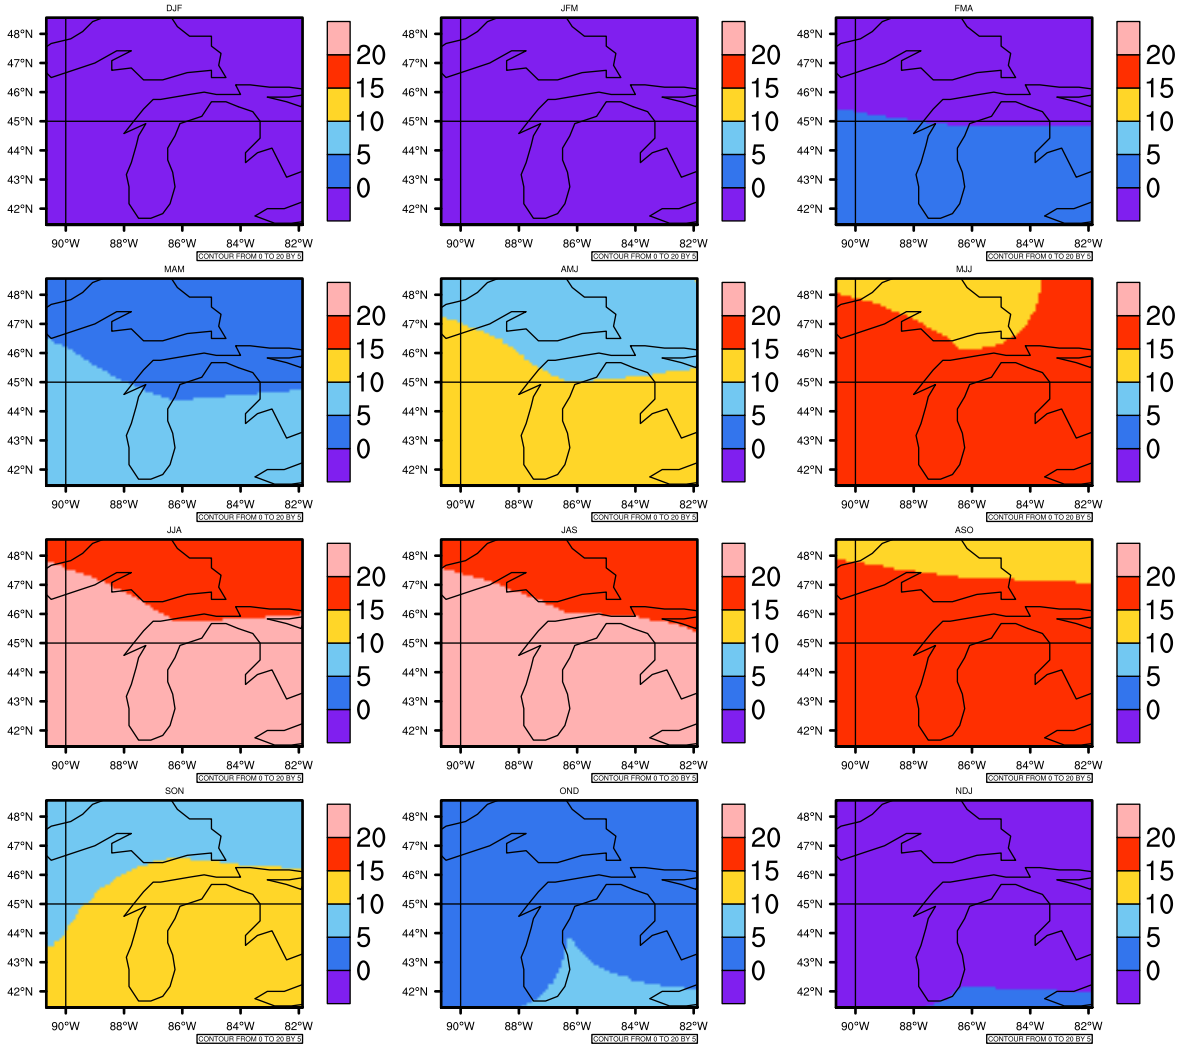

Seasonally Daily Averaget(c) In 2030-2039 GFDL-ESM2M RCP45 - Michigan

AgriMetSoft (2020). Climate Maps. Available on:
<https://agrimetsoft.com/maps>

Order a new map on <https://agrimetsoft.com/order>

[You can request maps from any dataset from the AgriMetSoft Team.](#)