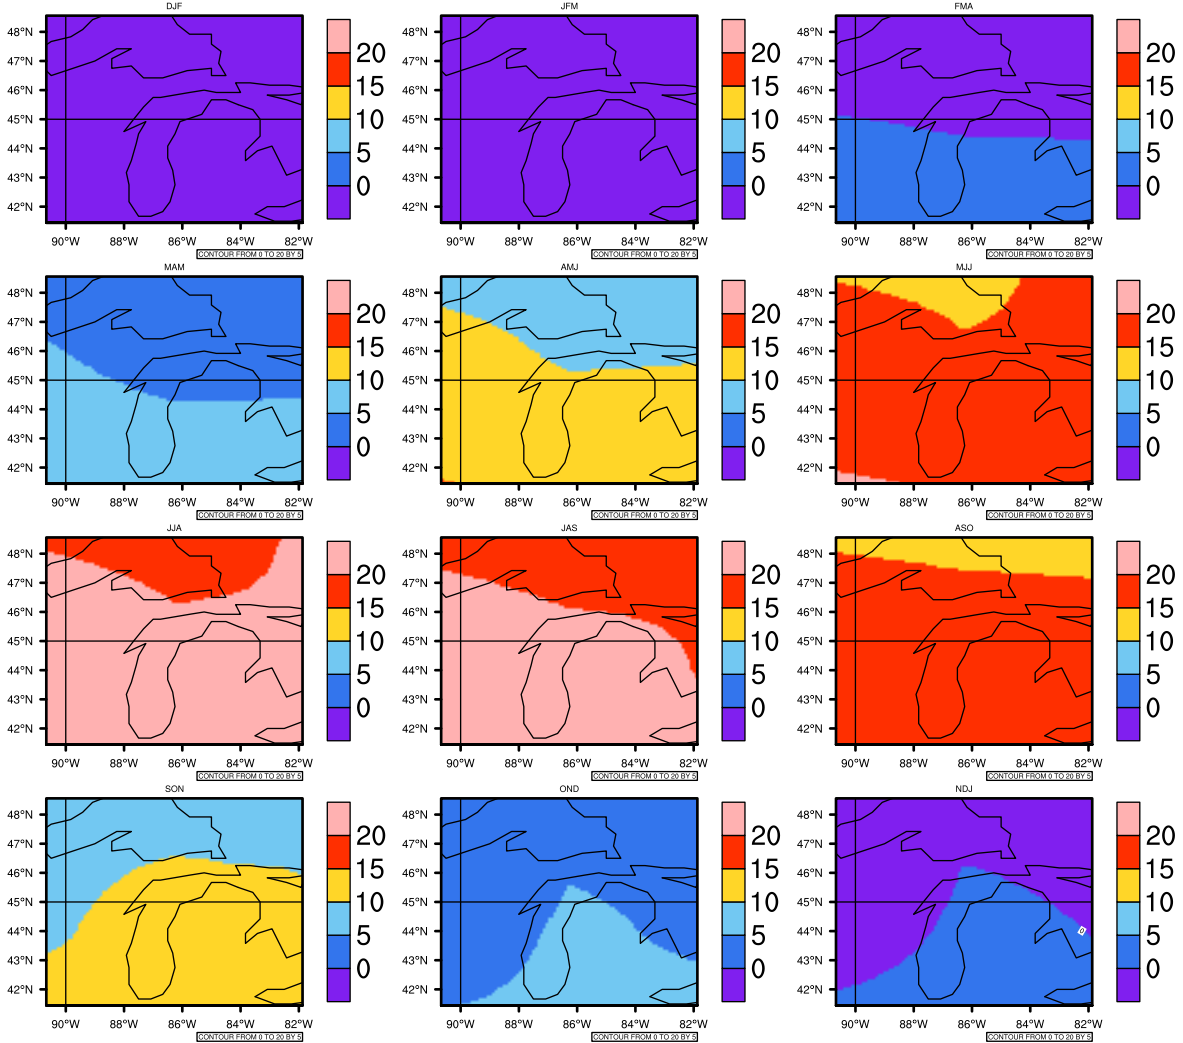

Seasonally Daily Averaget(c) In 2040-2049 GFDL-ESM2M RCP45 - Michigan

AgriMetSoft (2020). Climate Maps. Available on:
<https://agrimetsoft.com/maps>

Order a new map on <https://agrimetsoft.com/order>

[You can request maps from any dataset from the AgriMetSoft Team.](#)