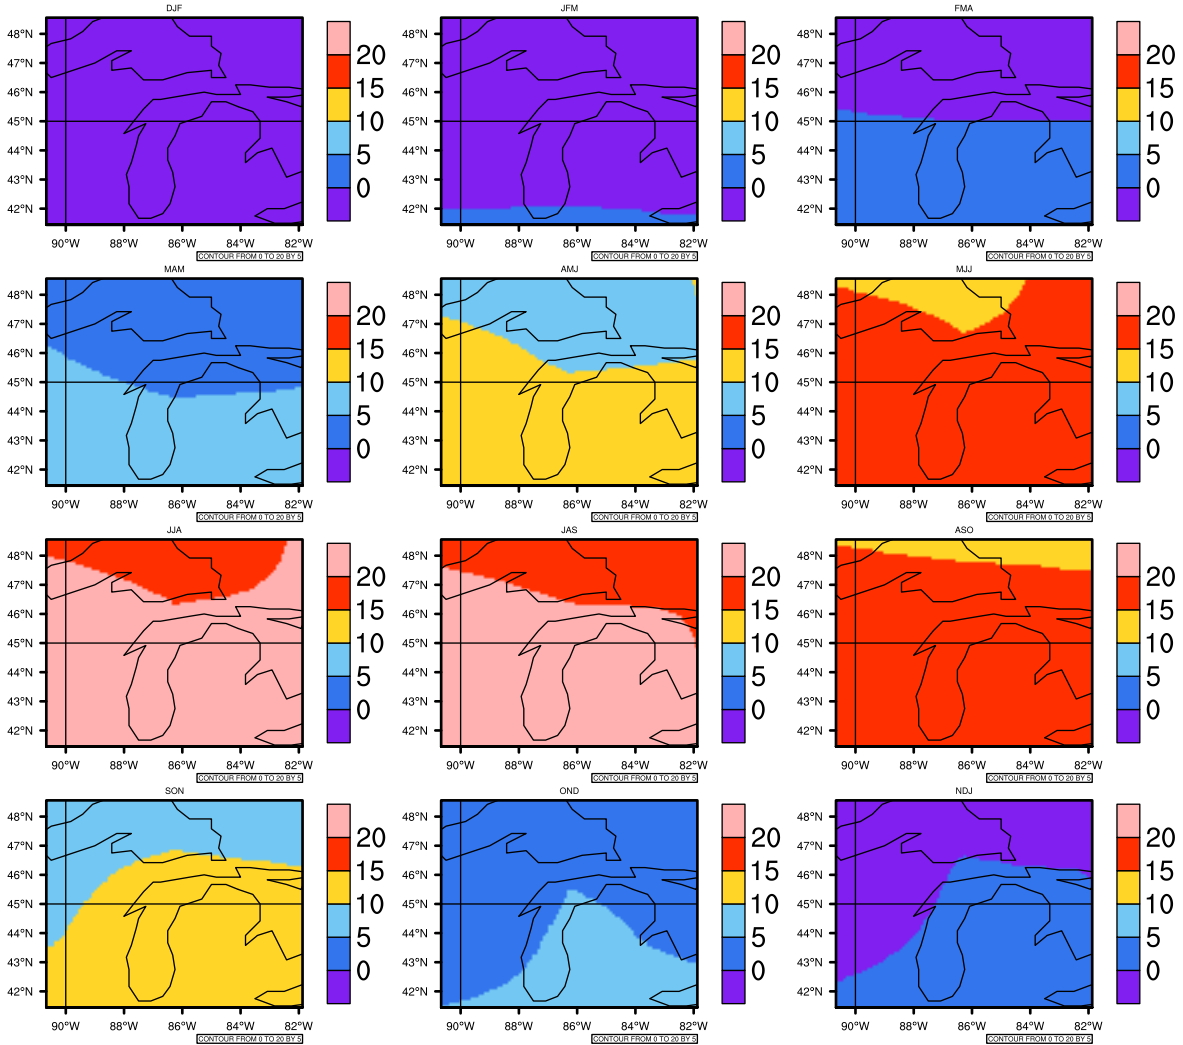

Seasonally Daily Averaget(c) In 2050-2059 GFDL-ESM2M RCP45 - Michigan

AgriMetSoft (2020). Climate Maps. Available on:
<https://agrimetsoft.com/maps>

Order a new map on <https://agrimetsoft.com/order>

[You can request maps from any dataset from the AgriMetSoft Team.](#)