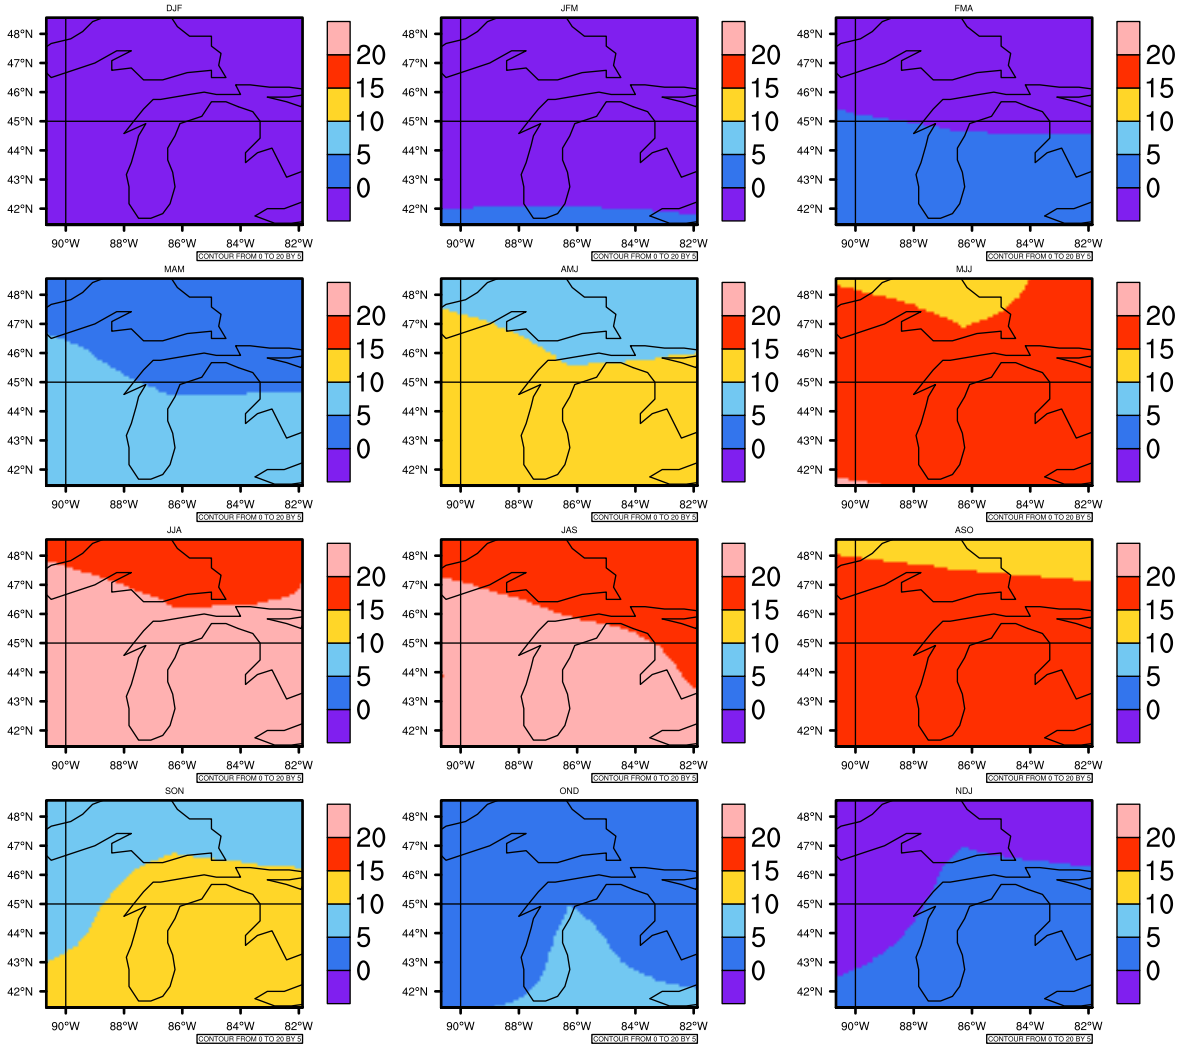

Seasonally Daily Averaget(c) In 2060-2069 GFDL-ESM2M RCP45 - Michigan

AgriMetSoft (2020). Climate Maps. Available on:
<https://agrimetsoft.com/maps>

Order a new map on <https://agrimetsoft.com/order>

[You can request maps from any dataset from the AgriMetSoft Team.](#)