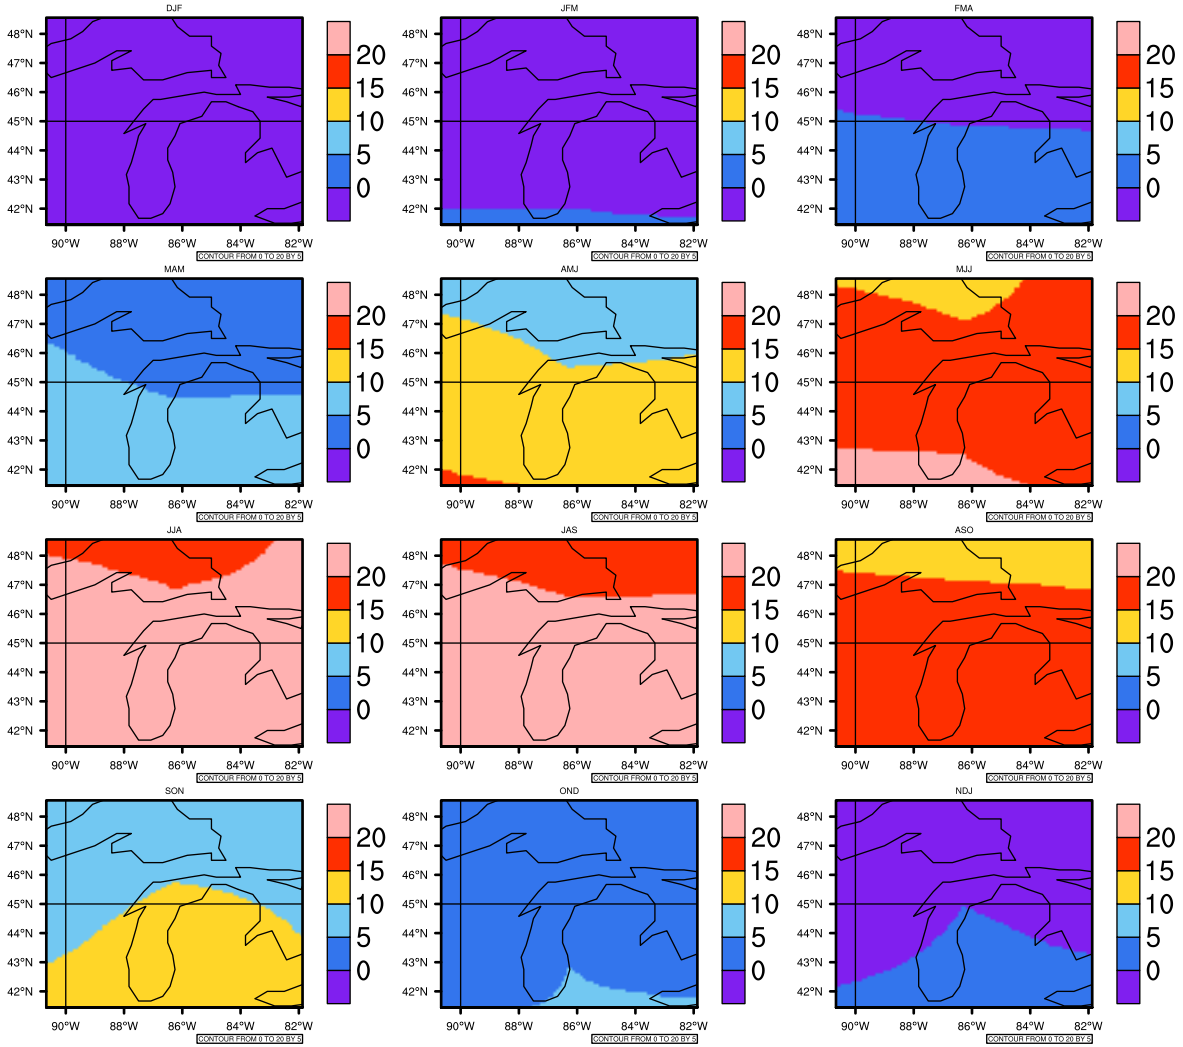

## Seasonally Daily Averagetetas(c) In 2070-2079 GFDL-ESM2M RCP45 - Michigan

AgriMetSoft (2020). Climate Maps. Available on:  
<https://agrimetsoft.com/maps>

Order a new map on <https://agrimetsoft.com/order>

[You can request maps from any dataset from the AgriMetSoft Team.](#)