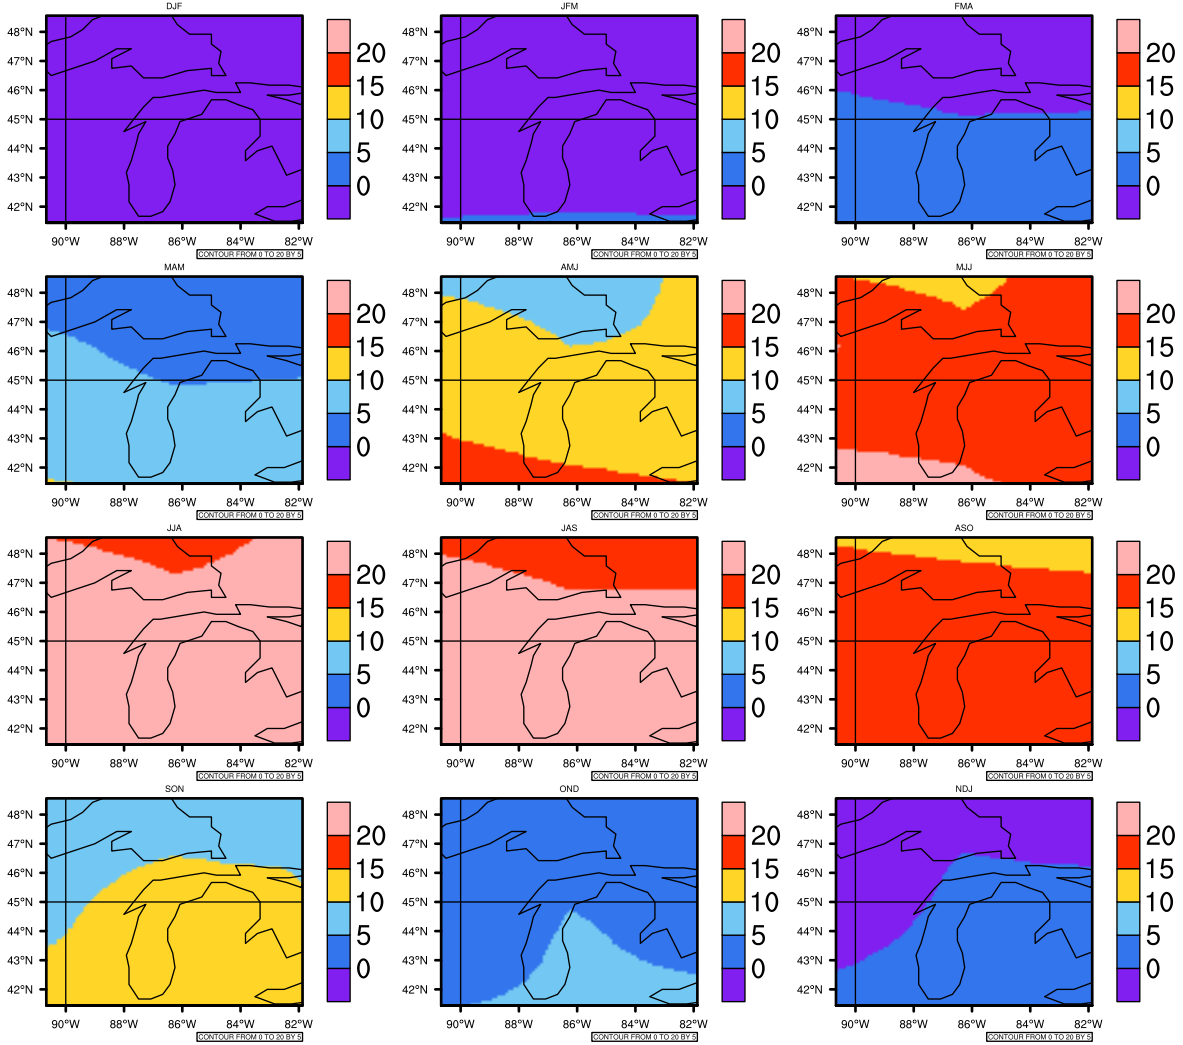

Seasonally Daily Averagetetas(c) In 2080-2089 GFDL-ESM2M RCP45 - Michigan

AgriMetSoft (2020). Climate Maps. Available on:
<https://agrimetsoft.com/maps>

Order a new map on <https://agrimetsoft.com/order>

[You can request maps from any dataset from the AgriMetSoft Team.](#)