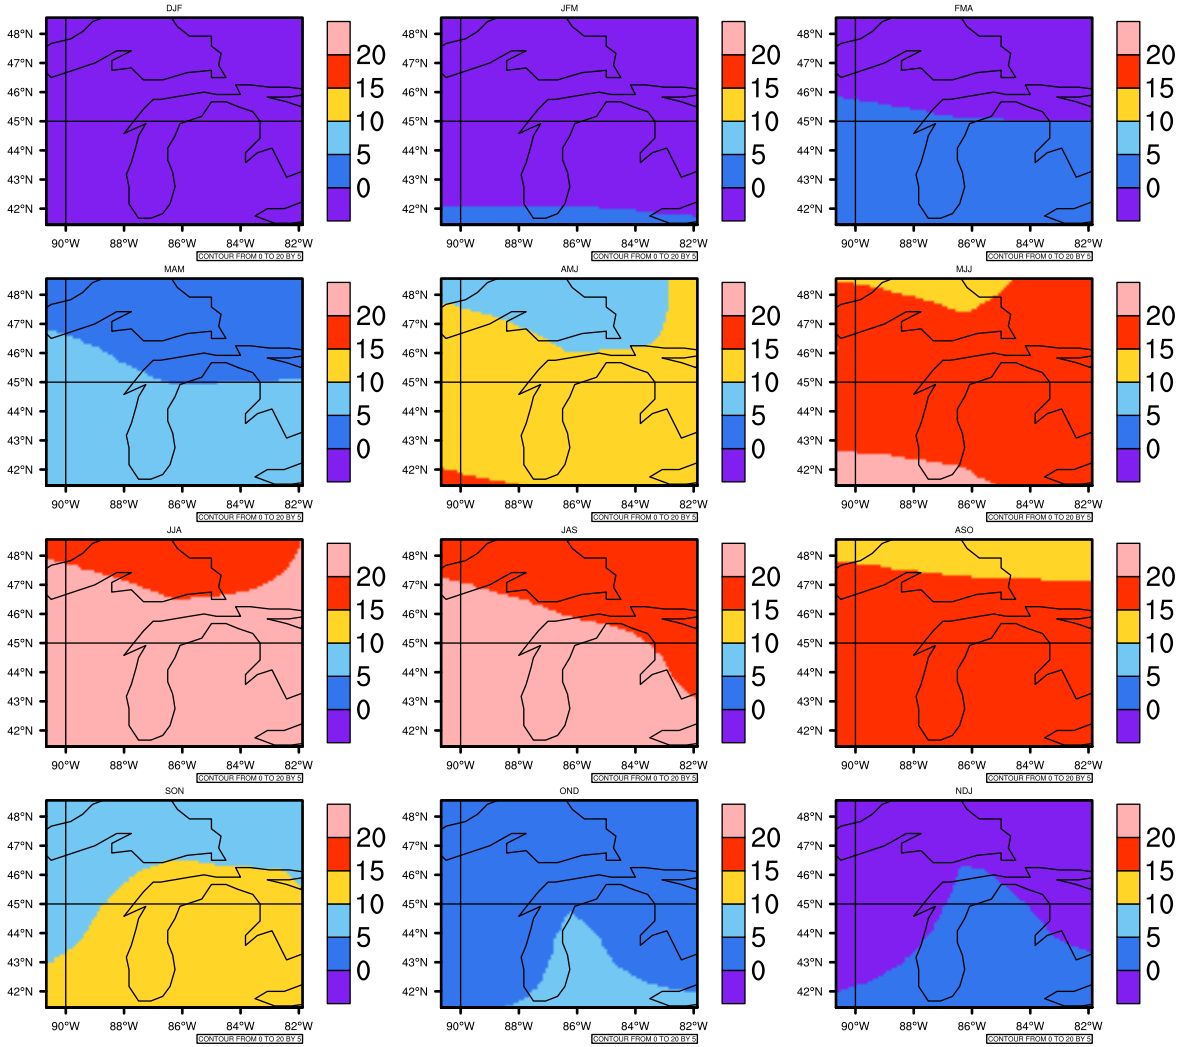

Seasonally Daily Averaget(c) In 2090-2099 GFDL-ESM2M RCP45 - Michigan

AgriMetSoft (2020). Climate Maps. Available on:
<https://agrimetsoft.com/maps>

Order a new map on <https://agrimetsoft.com/order>

[You can request maps from any dataset from the AgriMetSoft Team.](#)