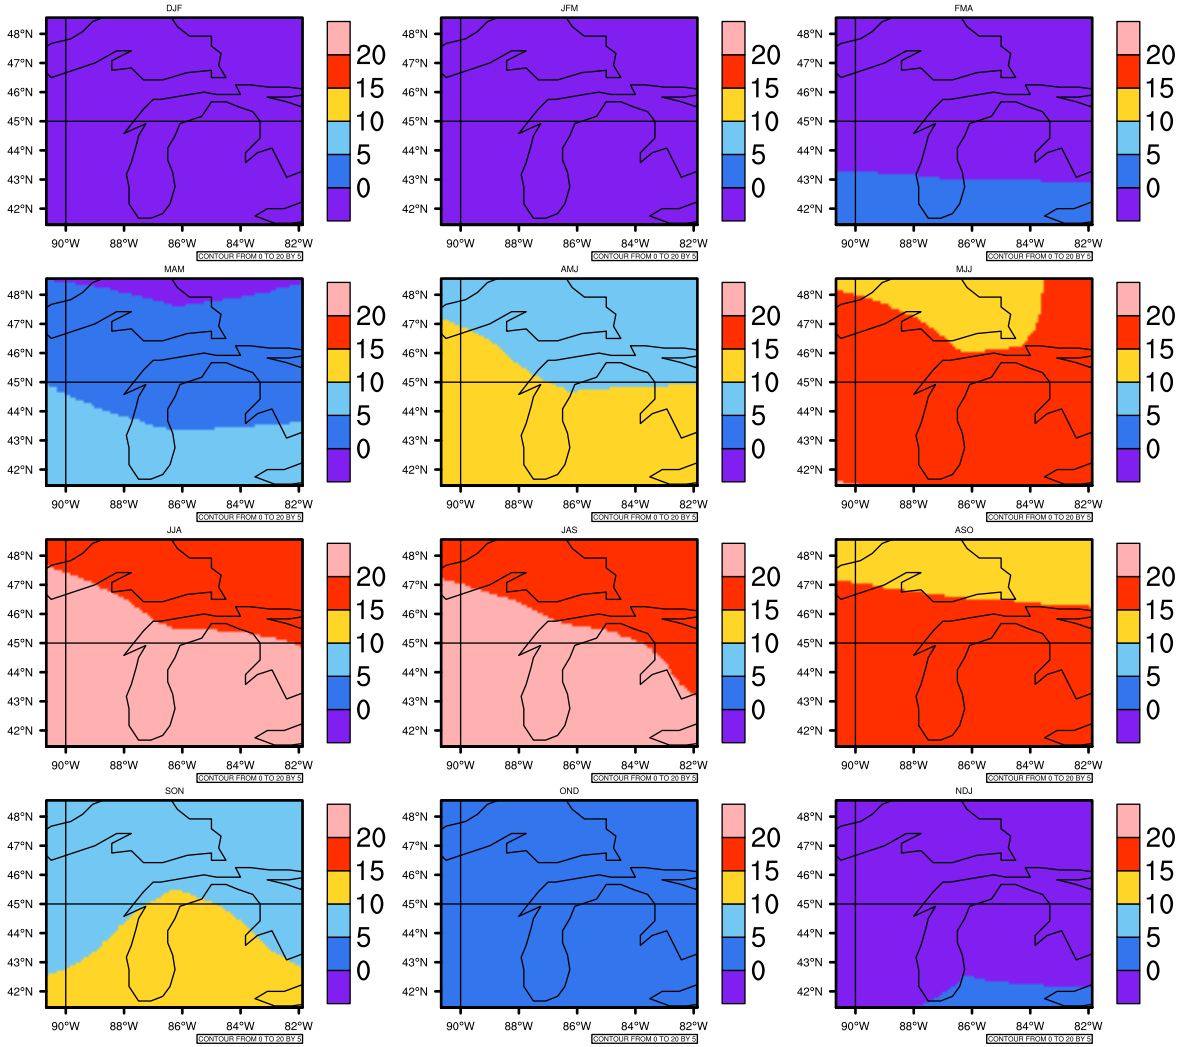

## Seasonally Daily Averaget(c) In 2020-2029 GFDL-ESM2M RCP85 - Michigan

AgriMetSoft (2020). Climate Maps. Available on:  
<https://agrimetsoft.com/maps>

Order a new map on <https://agrimetsoft.com/order>

[You can request maps from any dataset from the AgriMetSoft Team.](#)