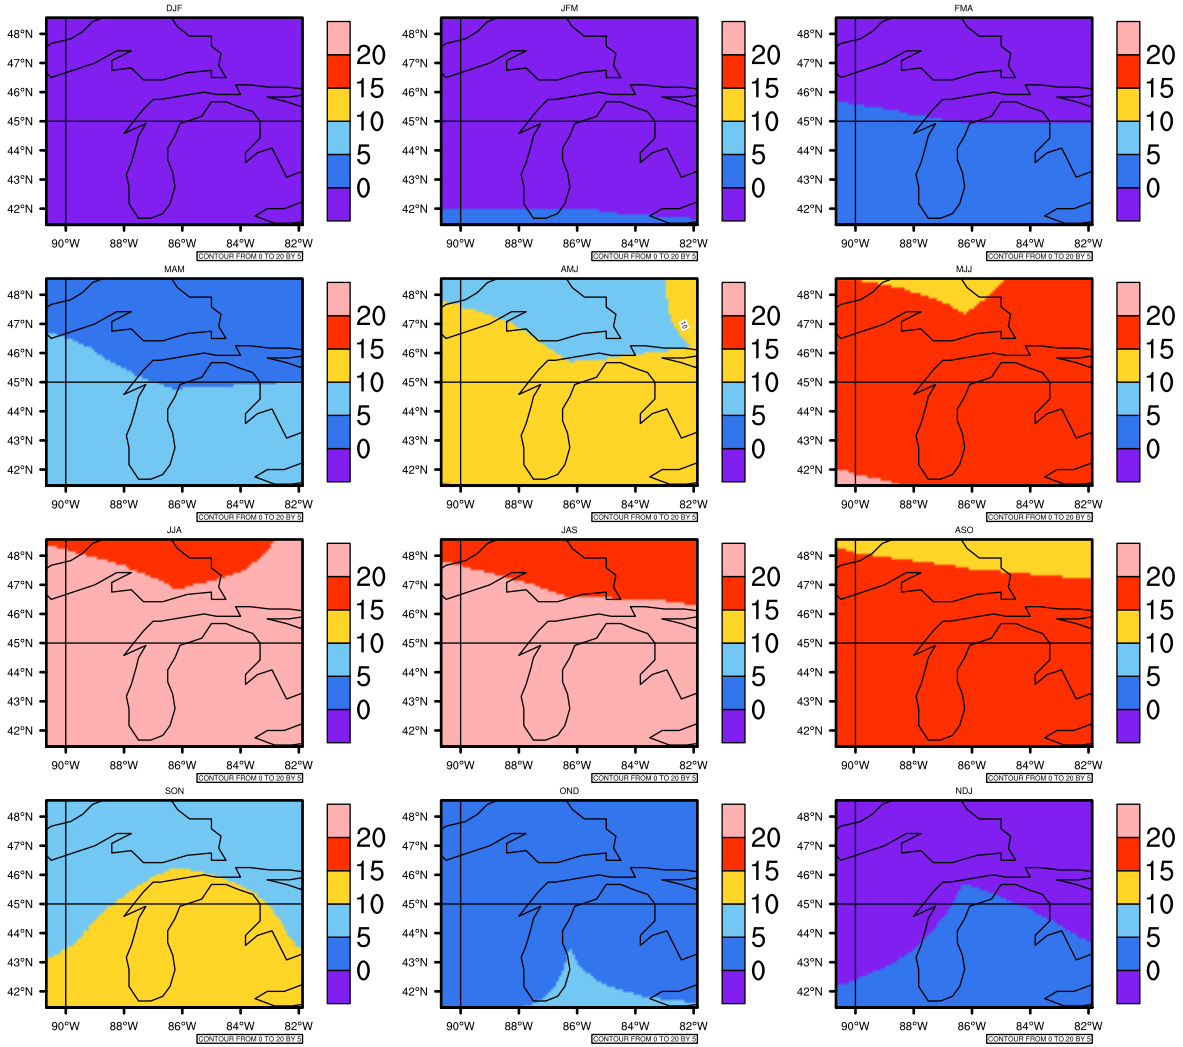

## Seasonally Daily Averaget(c) In 2030-2039 GFDL-ESM2M RCP85 - Michigan

AgriMetSoft (2020). Climate Maps. Available on:  
<https://agrimetsoft.com/maps>

Order a new map on <https://agrimetsoft.com/order>