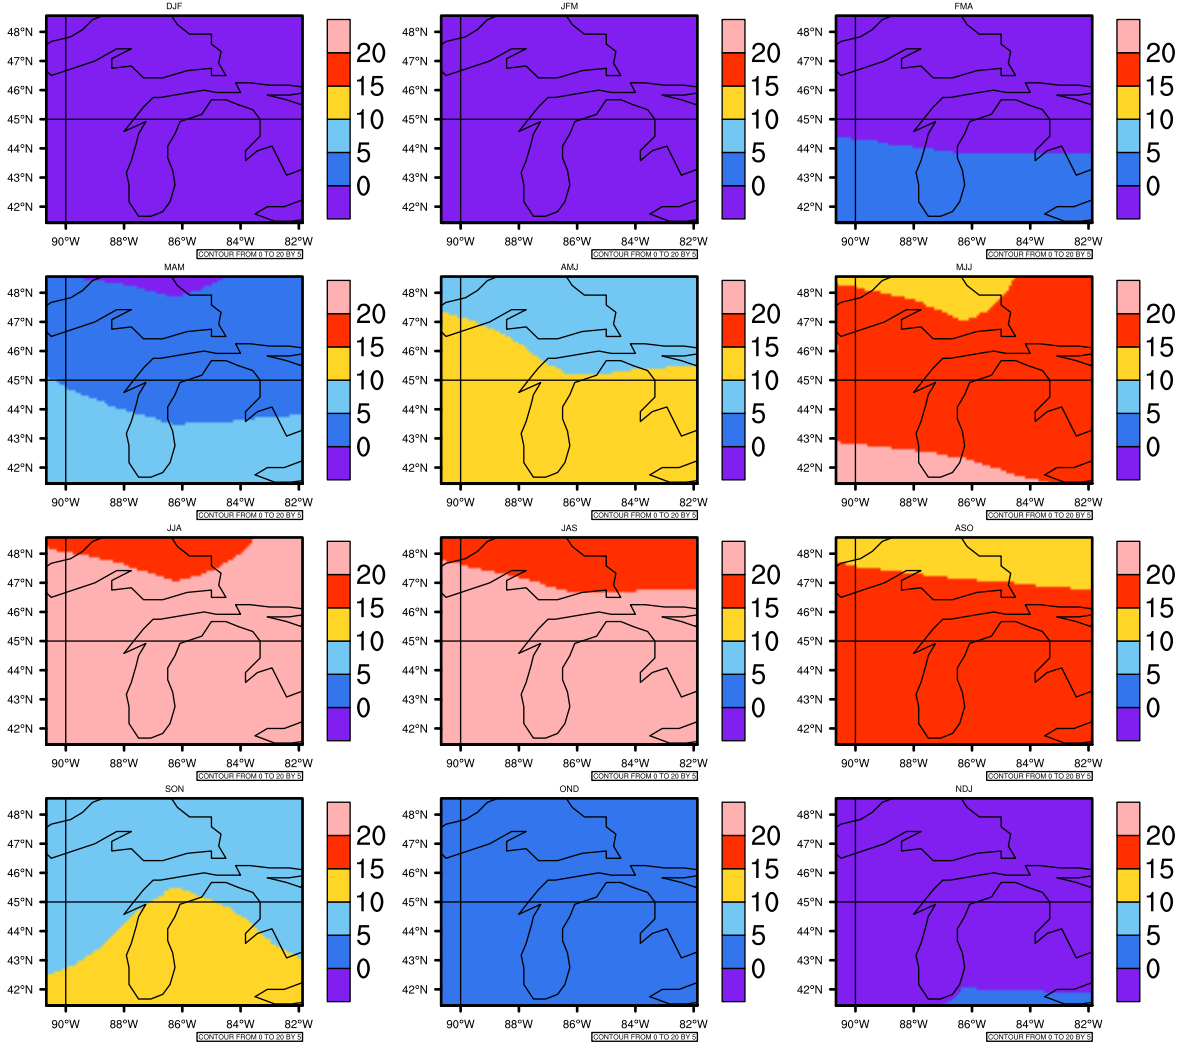

Seasonally Daily Averaget(c) In 2040-2049 GFDL-ESM2M RCP85 - Michigan

AgriMetSoft (2020). Climate Maps. Available on:
<https://agrimetsoft.com/maps>

Order a new map on <https://agrimetsoft.com/order>

[You can request maps from any dataset from the AgriMetSoft Team.](#)