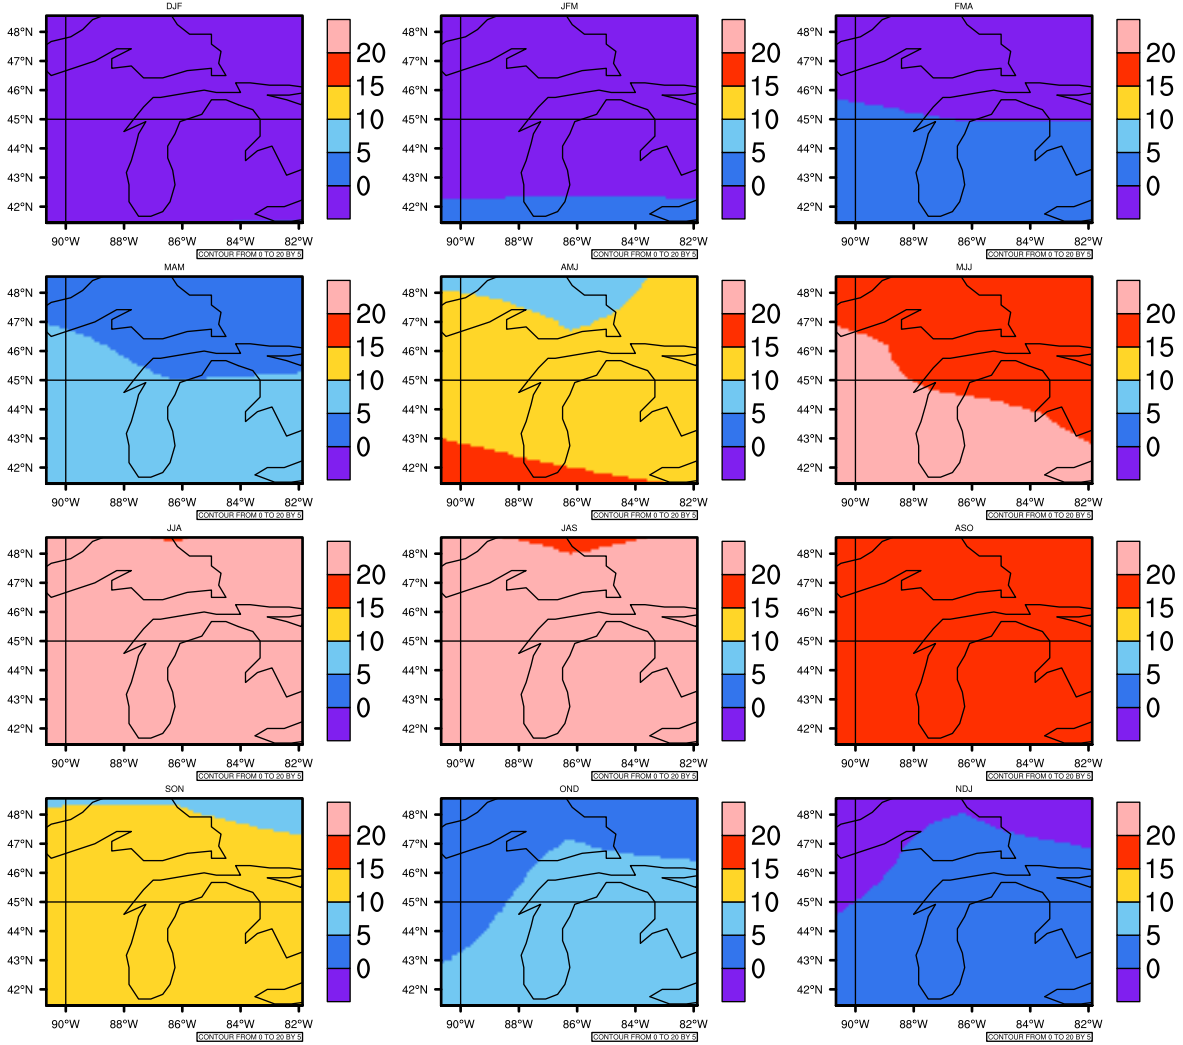

Seasonally Daily Averagetetas(c) In 2050-2059 GFDL-ESM2M RCP85 - Michigan

AgriMetSoft (2020). Climate Maps. Available on:
<https://agrimetsoft.com/maps>

Order a new map on <https://agrimetsoft.com/order>

[You can request maps from any dataset from the AgriMetSoft Team.](#)