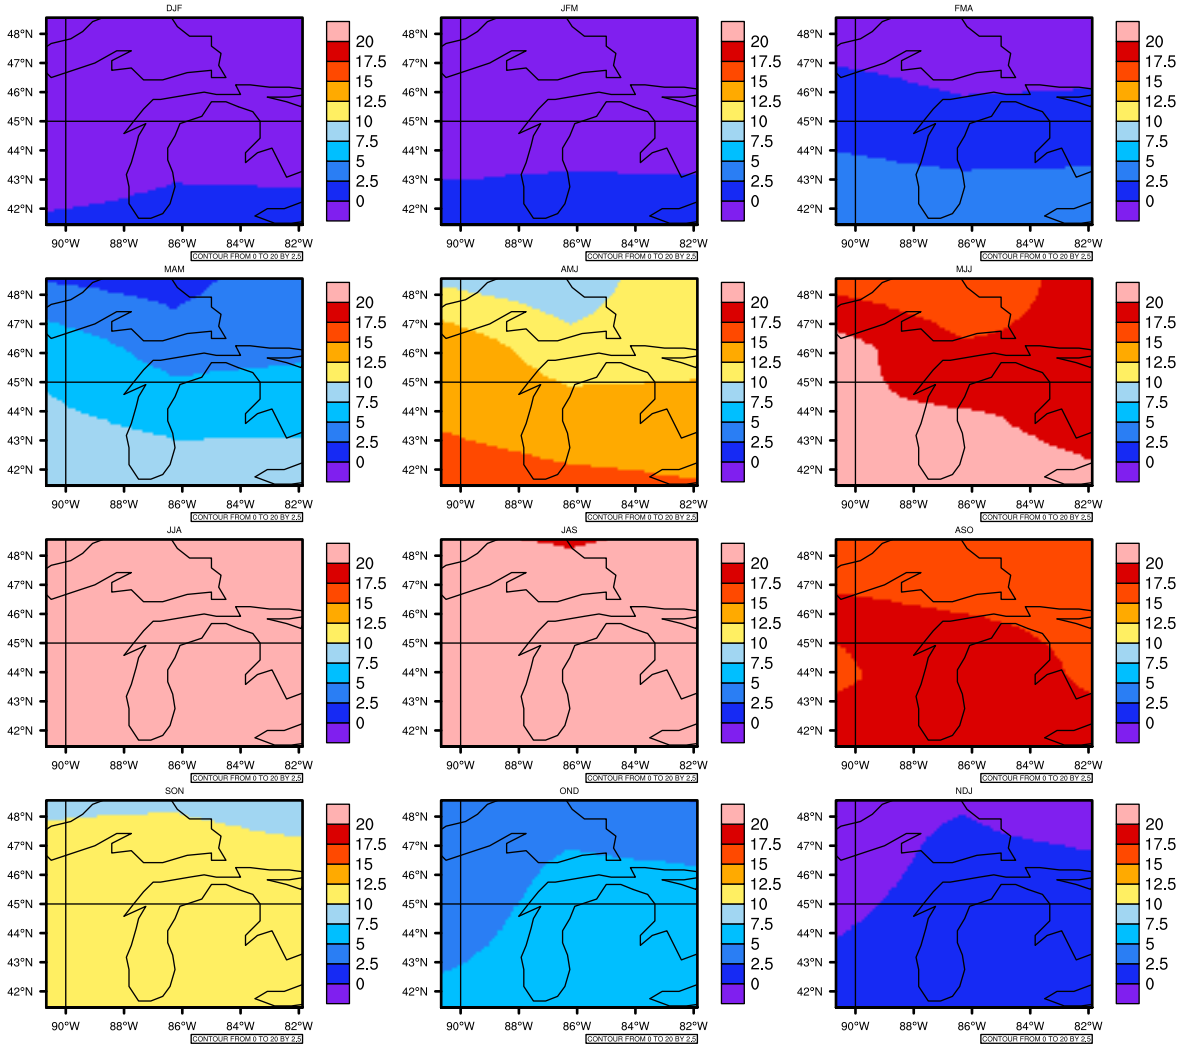

Seasonally Daily Averagetetas(c) In 2060-2069 GFDL-ESM2M RCP85 - Michigan

AgriMetSoft (2020). Climate Maps. Available on:
<https://agrimetsoft.com/maps>

Order a new map on <https://agrimetsoft.com/order>

[You can request maps from any dataset from the AgriMetSoft Team.](#)