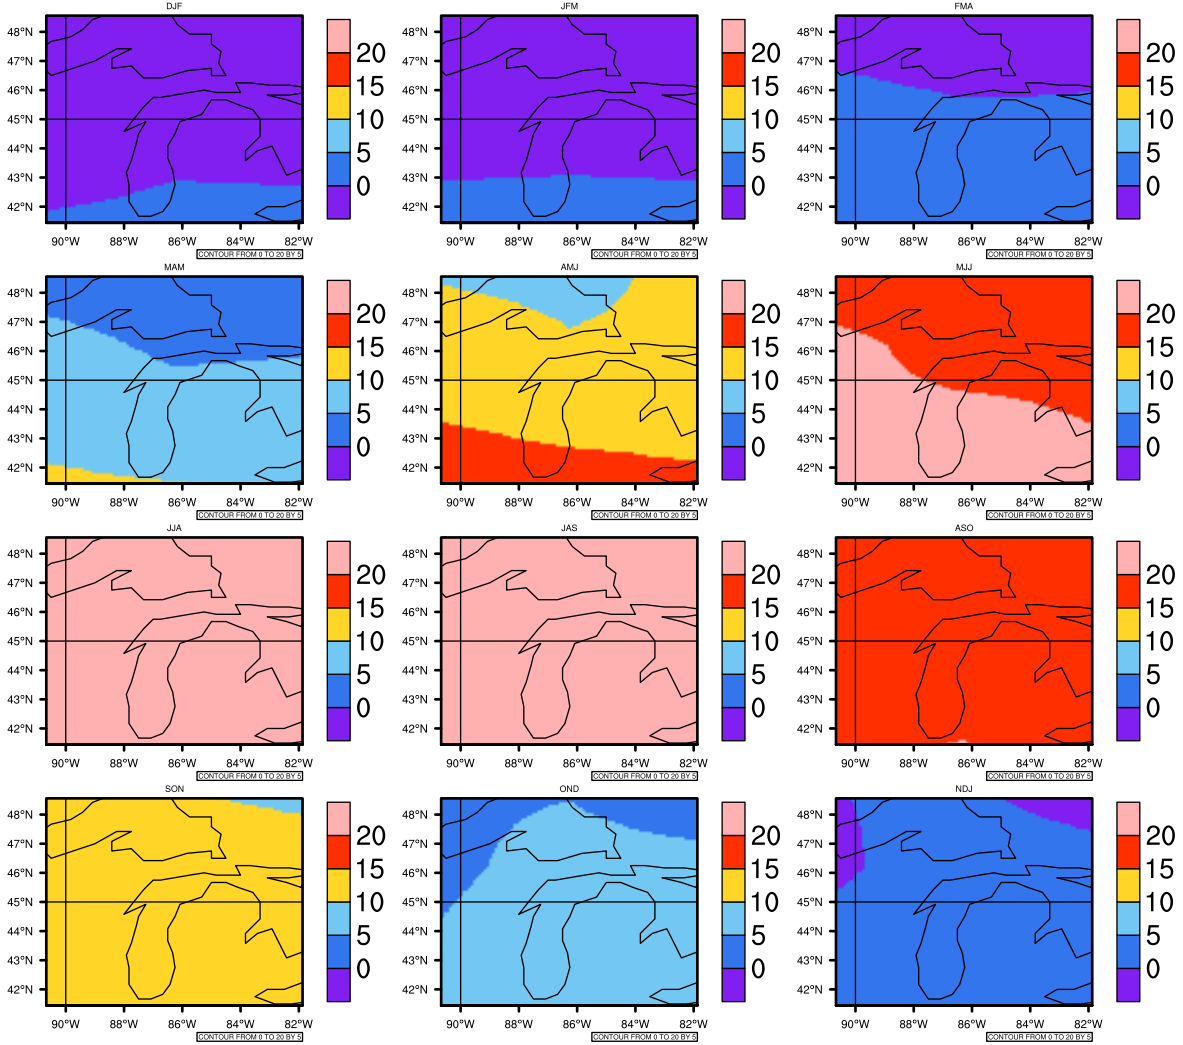

Seasonally Daily Averaget(c) In 2070-2079 GFDL-ESM2M RCP85 - Michigan

AgriMetSoft (2020). Climate Maps. Available on:
<https://agrimetsoft.com/maps>

Order a new map on <https://agrimetsoft.com/order>

[You can request maps from any dataset from the AgriMetSoft Team.](#)