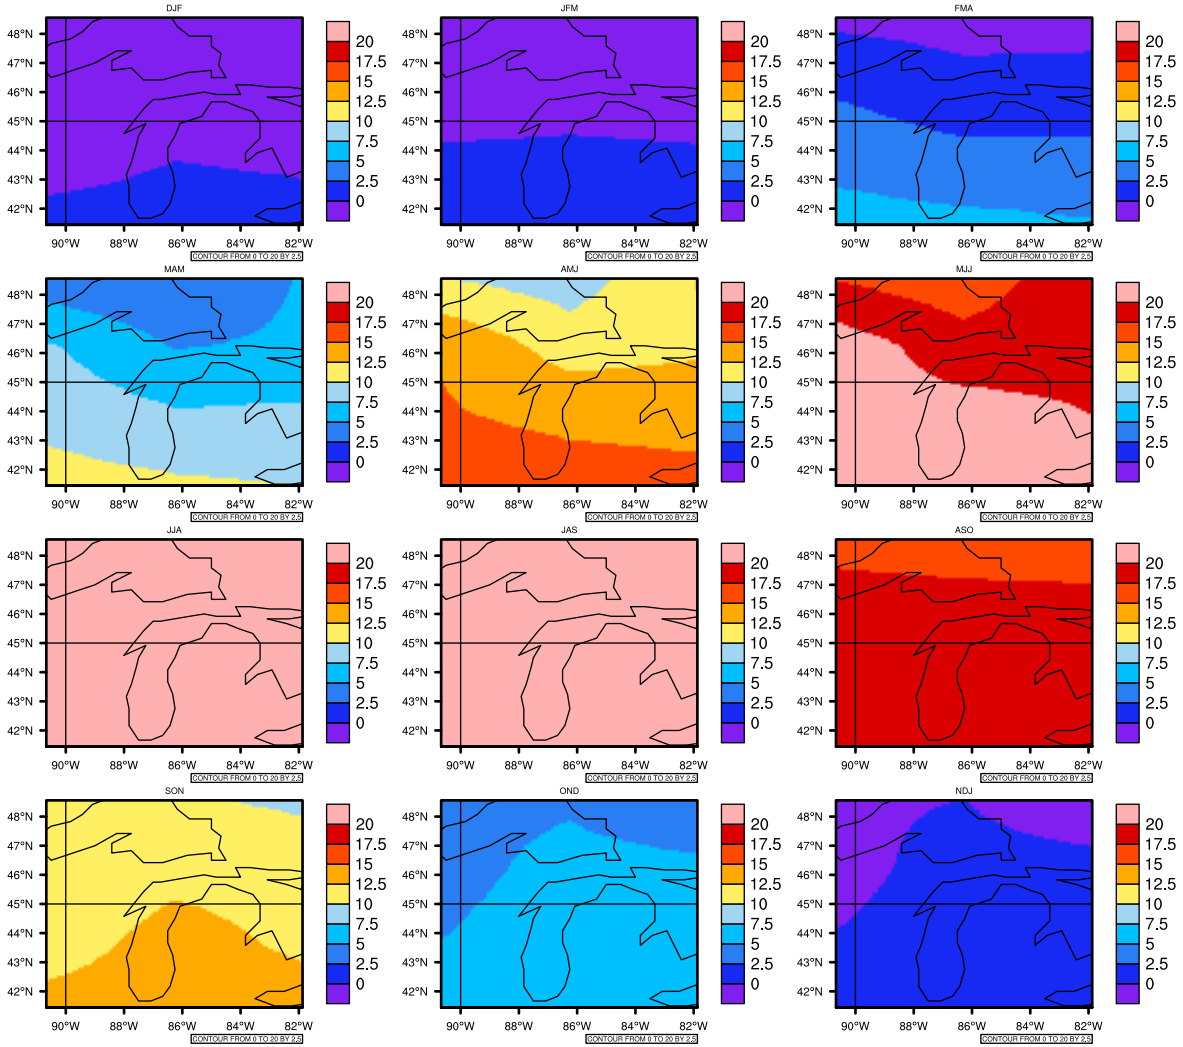

Seasonally Daily Averagetetas(c) In 2080-2089 GFDL-ESM2M RCP85 - Michigan

AgriMetSoft (2020). Climate Maps. Available on:
<https://agrimetsoft.com/maps>

Order a new map on <https://agrimetsoft.com/order>

[You can request maps from any dataset from the AgriMetSoft Team.](#)