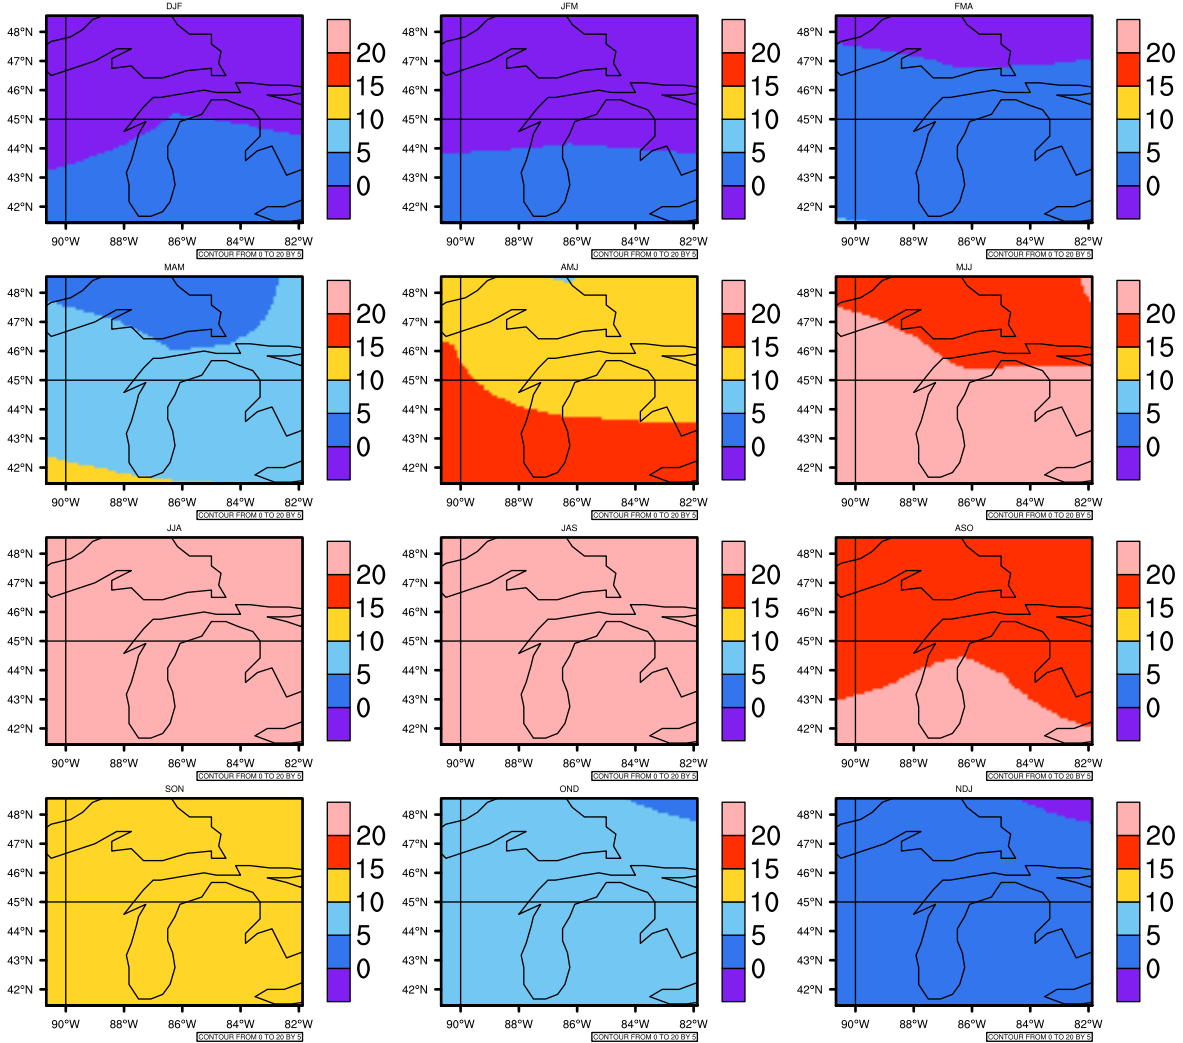

Seasonally Daily Averagetetas(c) In 2090-2099 GFDL-ESM2M RCP85 - Michigan

AgriMetSoft (2020). Climate Maps. Available on:
<https://agrimetsoft.com/maps>

Order a new map on <https://agrimetsoft.com/order>

[You can request maps from any dataset from the AgriMetSoft Team.](#)