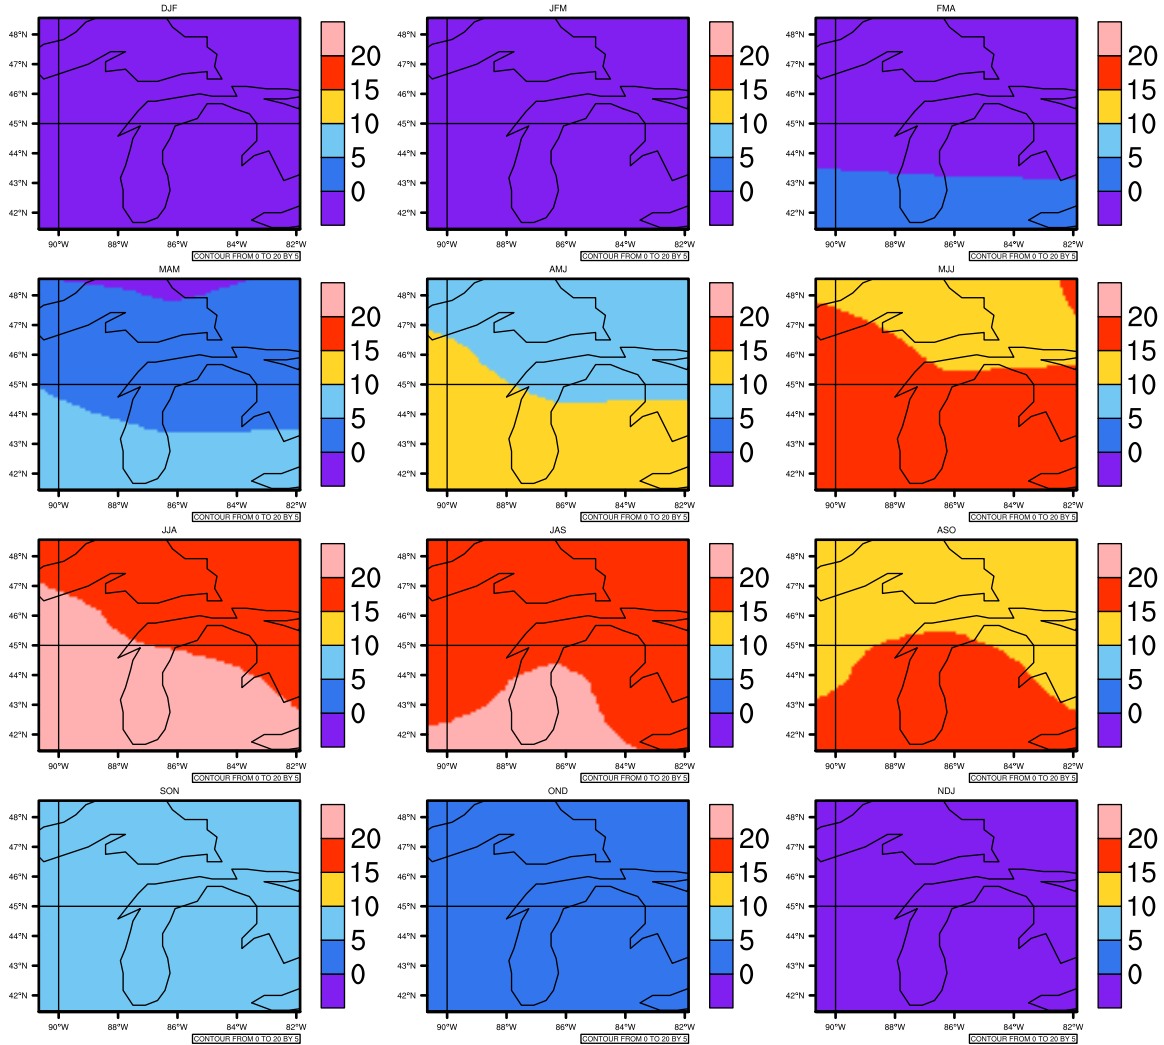

Seasonally Daily Average(c) In 1975-2005 GFDL-ESM2M historical - Michigan

AgriMetSoft (2020). Climate Maps. Available on:
<https://agrimetsoft.com/maps>

Order a new map on <https://agrimetsoft.com/order>

[You can request maps from any dataset from the AgriMetSoft Team.](#)